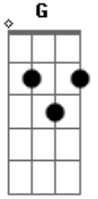

© ukulele-chords.com