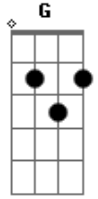

© ukulele-chords.com