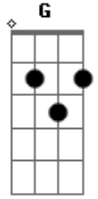

The Killers - Romeo And Juliet

Tom: **D**

D **A** **G**

(acordes na forma do tom **G**)

Capostrate na 7ª casa

like it. Its not hard to play at all and it sounds really good

D **A** **G** **A**

Capo on 7

Intro: **D** **A** **G**

The intro is the best part. The rest if you are interested is just **D**, **Bm**, **A** and **G** in orders

D **A** **G** **A**

h= hammer on

Acordes

© ukulele-chords.com

© ukulele-chords.com