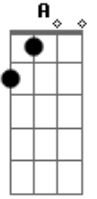

© ukulele-chords.com