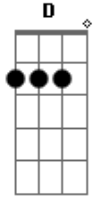

The Killers - Romeo And Juliet

Tom: **D**

D **A** **G**

(acordes na forma do tom **G**)

Capostrate na 7ª casa

like it. Its not hard to play at all and it sounds really good

D **A** **G** **A**

Capo on 7

Intro: **D** **A** **G**

The intro is the best part. The rest if you are interested is just **D**, **Bm**, **A** and **G** in orders

D **A** **G** **A**

h= hammer on

Acordes

© ukulele-chords.com