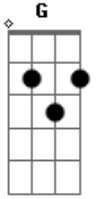

The Killers - Romeo And Juliet

Tom: **D**

D **A** **G**

(acordes na forma do tom **G**)

Capostrate na 7ª casa

like it. Its not hard to play at all and it sounds really good

D **A** **G** **A**

Capo on 7

Intro: **D** **A** **G**

The intro is the best part. The rest if you are interested is just **D**, **Bm**, **A** and **G** in orders

D **A** **G** **A**

h= hammer on

Acordes

© ukulele-chords.com

© ukulele-chords.com