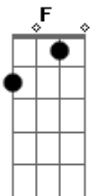

© ukulele-chords.com