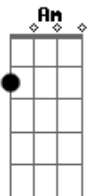

© ukulele-chords.com