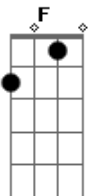

© ukulele-chords.com