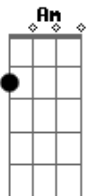

© ukulele-chords.com