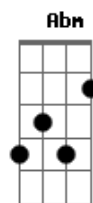

© ukulele-chords.com