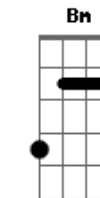

© ukulele-chords.com