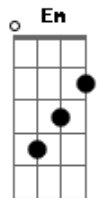

© ukulele-chords.com