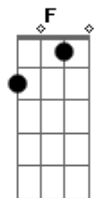

© ukulele-chords.com