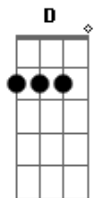

The Killers - A White Demon Love Song

Tom: C

F
White demon love song down the hall
Em
White demon shadow on the road
F
Back up your mind, there is a call
Em
He isn't coming after all
D G
Love this time
D Em
She likes the way he sings
Am G F
White demon love song's in her dreams
F
White demon, where's your selfish kiss?
Em
White demon sorrow will arrange
F
Let's not forget about the fear
Em D
Black invitation to this place that cannot change
G D Em F Em Am
While strangely holy, come for a rain
D
(darling)
(refrão)
C Bm Em Am
White demon, widen your heart's scope
D Bm Em Am

White demon, who let your friends go?
C Bm Em Am
White demon, widen your heart's scope
D Bm Em Am G
White demon, who let your friends go?
C
Let us be in love
(let us be in love)
G
Let's do old and grey
(let's do old and grey)
C
I won't make you cry
(I won't make you cry)
G Em
I will never stray
(I will never stray)
Am D
I will do my part
(I will do my part)
Am Bm
Let us be in love tonight

(same as chords as chorus)
White demon, widen your heart's scope
White demon, who let your friends go?
White demon, widen your heart's scope
White demon, who let your friends go?

(stand it anymore, darling)
(stand it)

(I can't stand it anymore, darling)
(stand it)

Acordes

© ukulele-chords.com