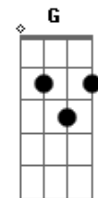

© ukulele-chords.com