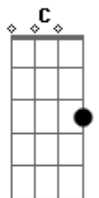

© ukulele-chords.com