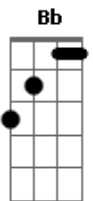

The Kid LAROI - Bleed

tom:

Bb (forma dos acordes no tom de A)

Capostrate na 1ª casa

Intro: F

How did your heart mend so easy?

Mine still bleeds

Hard to believe you don't need me

All those memories we made are burnin' in my brain

And I'm stuck in yesterday, for me it's still the same

Tell me how

How did your heart mend so easy?

Mine still bleeds

The ghost of you still floats around my room

It lets me know that letting go's just not the same with you

Now every night I lay here in this bed we made for two

But I'm sleepin' alone while you're out there with somebody in there

So I hope that he cares

In the way that I did, you abandoned me here

Lost up in my head again, I'm caught inside myself

You promised that it wouldn't end

But you let me, you let me down

How did your heart mend so easy?

Mine still bleeds

Hard to believe you don't need me

All those memories we made are burnin' in my brain (memories

Acordes

© ukulele-chords.com