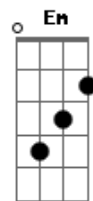

© ukulele-chords.com

we

Made are burnin' in my brain and I'm stuck in yesterday)

And I'm stuck in yesterday, for me it's still the same

Tell me how

How did your heart mend so easy?

Mine still bleeds

Don't give up just because it's hard

Come back and heal me before I'm left scarred

You tell me we took this too far

As soon as I let down my guard

When you needed it most, as you cried, I was soaked

Now it's weeks since we spoke, had your mom drop my clothes

And she tried to console me: The love comes and goes

And there's nothing you owe me

But you let me, you let me down

How did your heart mend so easy?

Mine still bleeds

Hard to believe you don't need me

All those memories we made are burnin' in my brain (memories we made are burnin' in my brain and I'm stuck in yesterday)

And I'm stuck in yesterday, for me it's still the same

Tell me how

How did your heart mend so easy?

Mine still bleeds