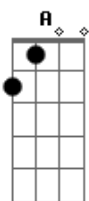

The Jungle Giants - Used To Be In Love