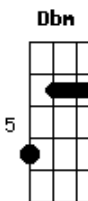

(Gbm E Dbm D)
 (Dbm D Bm A)
 (Gbm E Dbm D)
 (Dbm D Bm A)
 (Gbm E Bm Dbm)

[Refrão]
 Gbm
 Used to be in love but you ran off
 E
 Used to get in love but you ran away
 Bm
 Frozen to the feeling when you backed up
 Dbm
 You took my heart and you ran away

(Gbm E Dbm D)
 (Dbm D Bm A)
 (Gbm E Dbm D)
 (Dbm D Bm A)
 (Gbm E Bm Dbm)

Used to be in love
 Used to be in love

Acordes

© ukulele-chords.com

© ukulele-chords.com

© ukulele-chords.com

© ukulele-chords.com

© ukulele-chords.com