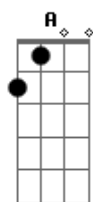

© ukulele-chords.com