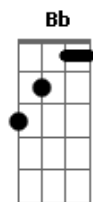

© ukulele-chords.com