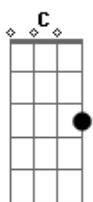

[Pré-Refrão]

Dm A7 A A7 A
Don't worry baby boy
Dm A7 A A7 A
Don't even think about it

[Link] A7

[Refrão]

Bb A A7 Dm Dm
La lala la la la lalala la la la lalala la la
F C
I can't help but lose

[solo - Contrabaixo]

Bb A A7 Dm Dm
La lala la la la lalala la la la lalala la la
F C
Do your Cherry Blues
Bb A A7 Dm Dm
La lala la la la lalala la la la lalala la la
F C
I feel something new
Bb A A7 Dm Dm
La lala la la la lalala la la la lalala la la
A7 Dm F
Creepy cool

[Segunda Parte]

C C7 Eb
Everything was fine, oh
C C7 Eb
Everything was easy peachy
C C7 Eb
Is it cause you know so
C C7 Eb

Cause you're glistening

[Pré-refrão]

Dm A7 A A7 A
Don't worry baby boy
Dm A7 A A7 A
Don't even think about it

[Refrão]

Bb A A7 Dm Dm
La lala la la la lalala la la la lalala la la
F C
I can't help but lose
Bb A A7 Dm Dm
La lala la la la lalala la la la lalala la la
F C
Do your Cherry Blues
Bb A A7 Dm Dm
La lala la la la lalala la la la lalala la la
F C
I feel something new
Bb A A7 Dm Dm
La lala la la la lalala la la la lalala la la
A7 Dm F
Creepy cool

(Em C C)

[Solo]

[pre-Refrão]

Dm A7 A A7 A
Don't worry baby boy
Dm A7 A A7 A
Don't even think about it

[Refrão]

Bb A A7 Dm Dm
La lala la la la lalala la la la lalala la la
F C
I can't help but lose
Bb A A7 Dm Dm
La lala la la la lalala la la la lalala la la
F C
Do your Cherry Blues
Bb A A7 Dm Dm
La lala la la la lalala la la la lalala la la
F C
I feel something new
Bb A A7 Dm Dm
La lala la la la lalala la la la lalala la la
A7 Dm F
Creepy cool
Creepy cool

C

[Solo]

Acordes

© ukulele-chords.com