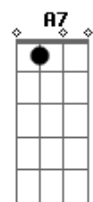

© ukulele-chords.com