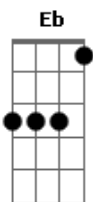

© ukulele-chords.com