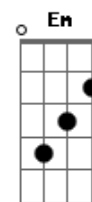

© ukulele-chords.com