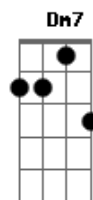

© ukulele-chords.com