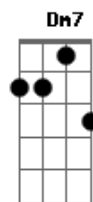

© ukulele-chords.com