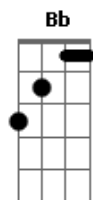

© ukulele-chords.com