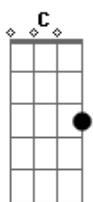

[Pré-Refrão]

Dm A7 A A7 A
Don't worry baby boy
Dm A7 A A7 A
Don't even think about it

[Link] A7

[Refrão]

Bb A A7 Dm7 Dm
La lala la la la lalala la la la lalala la la
F C
I can't help but lose

[solo - Contrabaixo]

Bb A A7 Dm7 Dm
La lala la la la lalala la la la lalala la la
F C
Do your Cherry Blues
Bb A A7 Dm7 Dm
La lala la la la lalala la la la lalala la la
F C
I feel something new
Bb A A7 Dm7 Dm
La lala la la la lalala la la la lalala la la
A7 Dm7 F
Creepy cool

[Segunda Parte]

C C7 Eb
Everything was fine, oh
C C7 Eb
Everything was easy peachy
C C7 Eb
Is it cause you know so
C C7 Eb

Cause you're glistening

[Pré-refrão]

Dm A7 A A7 A
Don't worry baby boy
Dm A7 A A7 A
Don't even think about it

[Refrão]

Bb A A7 Dm7 Dm
La lala la la la lalala la la la lalala la la
F C
I can't help but lose
Bb A A7 Dm7 Dm
La lala la la la lalala la la la lalala la la
F C
Do your Cherry Blues
Bb A A7 Dm7 Dm
La lala la la la lalala la la la lalala la la
F C
I feel something new
Bb A A7 Dm7 Dm
La lala la la la lalala la la la lalala la la
A7 Dm7 F
Creepy cool

(Em C C)

[Solo]

[pre-Refrão]

Dm A7 A A7 A
Don't worry baby boy
Dm A7 A A7 A
Don't even think about it

[Refrão]

Bb A A7 Dm7 Dm
La lala la la la lalala la la la lalala la la
F C
I can't help but lose
Bb A A7 Dm7 Dm
La lala la la la lalala la la la lalala la la
F C
Do your Cherry Blues
Bb A A7 Dm7 Dm
La lala la la la lalala la la la lalala la la
F C
I feel something new
Bb A A7 Dm7 Dm
La lala la la la lalala la la la lalala la la
A7 Dm7 F
Creepy cool
Creepy cool

C

[Solo]

Acordes

© ukulele-chords.com