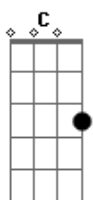

[Pré-Refrão]

Dm A7 A A7 A
Don't worry baby boy
Dm A7 A A7 A
Don't even think about it

[Link] A7

[Refrão]

Bb A A7 Dm7 Dm
La lala la la la lalala la la la lalala la la
F C
I can't help but lose

[solo - Contrabaixo]

Bb A A7 Dm7 Dm
La lala la la la lalala la la la lalala la la
F C
Do your Cherry Blues
Bb A A7 Dm7 Dm
La lala la la la lalala la la la lalala la la
F C
I feel something new
Bb A A7 Dm7 Dm
La lala la la la lalala la la la lalala la la
A7 Dm7 F
Creepy cool

[Segunda Parte]

C C7 Eb
Everything was fine, oh
C C7 Eb
Everything was easy peachy
C C7 Eb
Is it cause you know so
C C7 Eb

Cause you're glistening

[Pré-refrão]

Dm A7 A A7 A
Don't worry baby boy
Dm A7 A A7 A
Don't even think about it

[Refrão]

Bb A A7 Dm7 Dm
La lala la la la lalala la la la lalala la la
F C
I can't help but lose
Bb A A7 Dm7 Dm
La lala la la la lalala la la la lalala la la
F C
Do your Cherry Blues
Bb A A7 Dm7 Dm
La lala la la la lalala la la la lalala la la
F C
I feel something new
Bb A A7 Dm7 Dm
La lala la la la lalala la la la lalala la la
A7 Dm7 F
Creepy cool

(Em C C)

[Solo]

[pre-Refrão]

Dm A7 A A7 A
Don't worry baby boy
Dm A7 A A7 A
Don't even think about it

[Refrão]

Bb A A7 Dm7 Dm
La lala la la la lalala la la la lalala la la
F C
I can't help but lose
Bb A A7 Dm7 Dm
La lala la la la lalala la la la lalala la la
F C
Do your Cherry Blues
Bb A A7 Dm7 Dm
La lala la la la lalala la la la lalala la la
F C
I feel something new
Bb A A7 Dm7 Dm
La lala la la la lalala la la la lalala la la
A7 Dm7 F
Creepy cool
Creepy cool

C

[Solo]

Acordes

© ukulele-chords.com