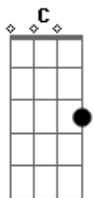

The Jungle Giants - Creepy Cool

tom:

Intro: C Eb

[Primeira Parte]

C Eb
Move it to the window
C Eb
Sound of symphonies pulsating
C Eb
Move it to the big house
C Eb
I know you love me when I'm wasted

[Pré-Refrão]

Dm A
Don't worry baby boy
Dm A
Don't even think about it

[Link] A

[Refrão]

Bb A Dm
la lala la la la lalala la la la lalala la la
F C
I can't help but lose
Bb A Dm
la lala la la la lalala la la la lalala la la
F C
Do your Cherry Blues
Bb A Dm
la lala la la la lalala la la la lalala la la
F C
I feel something new
Bb A Dm
la lala la la la lalala la la la lalala la la
A Dm F
Creepy cool

[Segunda Parte]

C Eb
Everything was fine, oh
C Eb
Everything was easy peachy
C Eb
Is it cause you know so
C Eb
Cause you're glistening

[Pré-Refrão]

Dm A
Don't worry baby boy
Dm A
Don't even think about it

[Refrão]

Bb A Dm
la lala la la la lalala la la la lalala la la
F C
I can't help but lose
Bb A Dm
la lala la la la lalala la la la lalala la la
F C
Do your Cherry Blues
Bb A Dm
la lala la la la lalala la la la lalala la la
F C
I feel something new
Bb A Dm
la lala la la la lalala la la la lalala la la
F C
Creepy cool
(Em C)
(C)

[pre-refrão]

Dm A
Don't worry baby boy
Dm A
Don't even think about it

[Refrão]

Bb A Dm
la lala la la la lalala la la la lalala la la
F C
I can't help but lose
Bb A Dm
la lala la la la lalala la la la lalala la la
F C
Do your Cherry Blues
Bb A Dm
la lala la la la lalala la la la lalala la la
F C
I feel something new
Bb A Dm
la lala la la la lalala la la la lalala la la
F C
Creepy cool
Creepy cool
(C)

Acordes

© ukulele-chords.com