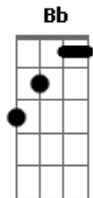

© ukulele-chords.com