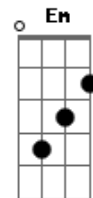

© ukulele-chords.com