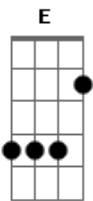

The Incredible String Band - Glancing Love

Tom: G
Intro: E B E
B Dbm B
A E Gbm B

E B Dbm B
You used to lie out in some Persian garden
A E Gbm B
You strode cat lithe the streets of New York
E B Dbm B
You saw me silent eyed, aching in the front row
A
Heart of fire
E Gbm B
To ease your cool desire
Db Gbm B E
Heartless love, come and lie beside me
A E Gbm B
And I'll try to find your glancing love

E B Dbm
And you flashed cruising through the glances
B A E Gbm B
Cast by chances of romances
E B
With nonchalance you cast your gown
Dbm B A
Writhing to the ground wildest dream
E Gbm B
You stretched away unseen

(E B Dbm B)
(A E Gbm B)
(Db Gbm B E)
(A E Gbm B)

E B Dbm B
You used to lie out in some Persian garden
A E Gbm B
You strode cat lithe the streets of New York
E B Dbm B
You seemed so serene as you glided from the screen
A
Angel eyes
E Gbm B
I eased back amongst the sighs
Db Gbm B E
Heartless love, come and lie beside me
A E Gbm B
And I'll try to find your glancing love

(E B Dbm B)

A E Gbm B
Oh, I'll try to find your glancing love
A E Gbm B
Yes, I'll try to find your glancing love
A E Gbm B
Yes, I'll try to find your glancing love

(E B Dbm B A)
(E Gbm B Db)

Acordes

© ukulele-chords.com