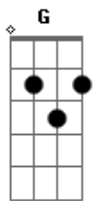

The Incredible String Band - Glancing Love

Tom: G

Intro: E B E

B Dbm B
A E Gbm B

E B Dbm B
You used to lie out in some Persian garden
A E Gbm B
You strode cat lithe the streets of New York
E B Dbm B
You saw me silent eyed, aching in the front row

A
Heart of fire

E Gbm B
To ease your cool desire

Db Gbm B E
Heartless love, come and lie beside me

A E Gbm B
And I'll try to find your glancing love

E B Dbm B
And you flashed cruising through the glances

B A E Gbm B
Cast by chances of romances

E B
With nonchalance you cast your gown

Dbm B A
Writhing to the ground wildest dream

E Gbm B
You stretched away unseen

(E B Dbm B)
(A E Gbm B)
(Db Gbm B E)
(A E Gbm B)

E B Dbm B
You used to lie out in some Persian garden
A E Gbm B
You strode cat lithe the streets of New York
E B Dbm B
You seemed so serene as you glided from the screen

A
Angel eyes

E Gbm B
I eased back amongst the sighs

Db Gbm B E
Heartless love, come and lie beside me

A E Gbm B
And I'll try to find your glancing love

(E B Dbm B)

A E Gbm B
Oh, I'll try to find your glancing love

A E Gbm B
Yes, I'll try to find your glancing love

A E Gbm B
Yes, I'll try to find your glancing love

(E B Dbm B A)
(E Gbm B Db)

Acordes

© ukulele-chords.com