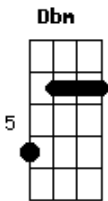

© ukulele-chords.com

© ukulele-chords.com