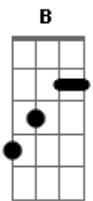

The Incredible String Band - Glancing Love

Tom: G

Intro: E B E

B Dbm B
A E Gbm B

E B Dbm B
You used to lie out in some Persian garden
A E Gbm B
You strode cat lithe the streets of New York
E B Dbm B
You saw me silent eyed, aching in the front row

A
Heart of fire

E Gbm B
To ease your cool desire

Db Gbm B E
Heartless love, come and lie beside me

A E Gbm B
And I'll try to find your glancing love

E B Dbm B
And you flashed cruising through the glances

B A E Gbm B
Cast by chances of romances

E B
With nonchalance you cast your gown

Dbm B A
Writhing to the ground wildest dream

E Gbm B
You stretched away unseen

(E B Dbm B)
(A E Gbm B)
(Db Gbm B E)
(A E Gbm B)

E B Dbm B
You used to lie out in some Persian garden
A E Gbm B
You strode cat lithe the streets of New York
E B Dbm B
You seemed so serene as you glided from the screen

A
Angel eyes

E Gbm B
I eased back amongst the sighs

Db Gbm B E
Heartless love, come and lie beside me

A E Gbm B
And I'll try to find your glancing love

(E B Dbm B)

A E Gbm B
Oh, I'll try to find your glancing love

A E Gbm B
Yes, I'll try to find your glancing love

A E Gbm B
Yes, I'll try to find your glancing love

(E B Dbm B A)
(E Gbm B Db)

Acordes

© ukulele-chords.com

© ukulele-chords.com

© ukulele-chords.com

© ukulele-chords.com

© ukulele-chords.com

© ukulele-chords.com

© ukulele-chords.com