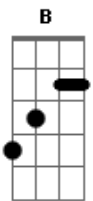

The Incredible String Band - Glancing Love

Tom: G
Intro: E B E
B Dbm B
A E Gbm B

E B Dbm B
You used to lie out in some Persian garden
A E Gbm B
You strode cat lithe the streets of New York
E B Dbm B
You saw me silent eyed, aching in the front row
A
Heart of fire
E Gbm B
To ease your cool desire
Db Gbm B E
Heartless love, come and lie beside me
A E Gbm B
And I'll try to find your glancing love

E B Dbm
And you flashed cruising through the glances
B A E Gbm B
Cast by chances of romances
E B
With nonchalance you cast your gown
Dbm B A
Writhing to the ground wildest dream
E Gbm B
You stretched away unseen

(E B Dbm B)
(A E Gbm B)
(Db Gbm B E)
(A E Gbm B)

E B Dbm B
You used to lie out in some Persian garden
A E Gbm B
You strode cat lithe the streets of New York
E B Dbm B
You seemed so serene as you glided from the screen
A
Angel eyes
E Gbm B
I eased back amongst the sighs
Db Gbm B E
Heartless love, come and lie beside me
A E Gbm B
And I'll try to find your glancing love

(E B Dbm B)

A E Gbm B
Oh, I'll try to find your glancing love
A E Gbm B
Yes, I'll try to find your glancing love
A E Gbm B
Yes, I'll try to find your glancing love

(E B Dbm B A)
(E Gbm B Db)

Acordes

© ukulele-chords.com

© ukulele-chords.com

© ukulele-chords.com

© ukulele-chords.com

© ukulele-chords.com

© ukulele-chords.com

© ukulele-chords.com