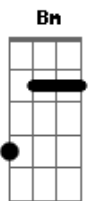

© ukulele-chords.com