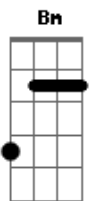

© ukulele-chords.com