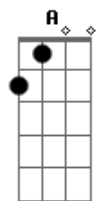

© ukulele-chords.com