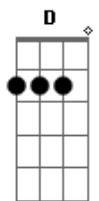

D
[Primeira Parte]

G
Every night I feel the same
D
My girl turns and walks away
Bm
Every time I hear her name
A
It's without her
G
And all she does is play these games
D
It's always been her claim to fame
Bm
Every time I hear her name
A
It's disaster

[Pré-Refrão]

Em
She makes my heartbeat go faster
G A
The thing is I trust her

[Refrão]

G
Because she's casual, she likes it
D
Mine and she knows it
Bm
Gives when I need it
A
Says to me: Can you feel it?
Em G A
She's casual but she don't mind

[Segundo Parte]

G
And from the dark to the morning light
D
She waits beside me and I know I'll be alright
Bm
She's all I want to see
A
She won't ask why
G
I look in her eyes
I think I've been looking for you all my life
G
And you ask me what I've been doing with my time
Bm A G

I've been searching for you, baby

[Refrão]

G
Because she's casual, she likes it
D
Mine and she knows it
Bm
Gives when I need it
A
Says to me: Can you feel it?
Em G A
She's casual but she don't mind

[Ponte]

Bm
She makes my heartbeat go faster
D
The thing is I trust her
Em
She makes my heartbeat go faster
G
The thing is I trust her

[Refrão]

G
Because she's casual, she likes it
D
Mine and she knows it
Bm
Gives when I need it
A Em
Says to me: Can you feel it?
G A
She's casual but she don't mind
G
Because she's casual, she likes it
D
Mine and she knows it
Bm
Gives when I need it
A Em
Says to me: Can you feel it?
G A
She's casual but she don't mind

[Final]

G
She's casual, she likes it
D
Mine and she knows it
Bm
Gives when I need it
A
Says to me: Can you feel it?

Acordes

© ukulele-chords.com