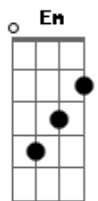

© ukulele-chords.com