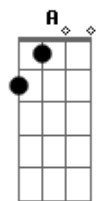

[Segundo Parte]

G
And from the dark to the morning light
D
She waits beside me and I know I'll be alright
Bm
She's all I want to see
A
She won't ask why
G
I look in her eyes
I think I've been looking for you all my life
G
And you ask me what I've been doing with my time
Bm A G

Acordes

© ukulele-chords.com

© ukulele-chords.com

© ukulele-chords.com

© ukulele-chords.com

© ukulele-chords.com

I've been searching for you, baby

[Refrão]