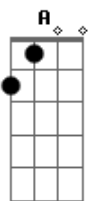

© ukulele-chords.com