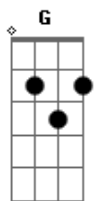

© ukulele-chords.com