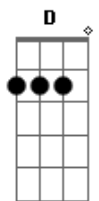

The Hunna - She's Casual

tom:

D

[Primeira Parte]

G
Every night I feel the same
D
My girl turns and walks away
Bm
Every time I hear her name
A
It's without her
G
And all she does is play these games
D
It's always been her claim to fame
Bm
Every time I hear her name
A
It's disaster

[Pré-Refrão]

Em
She makes my heartbeat go faster
G A
The thing is I trust her

[Refrão]

G
Because she's casual, she likes it
D
Mine and she knows it
Bm
Gives when I need it
A
Says to me: Can you feel it?
Em G A
She's casual but she don't mind

[Segundo Parte]

G
And from the dark to the morning light
D
She waits beside me and I know I'll be alright
Bm
She's all I want to see
A
She won't ask why
G
I look in her eyes
I think I've been looking for you all my life
G
And you ask me what I've been doing with my time
Bm A G

Acordes

© ukulele-chords.com