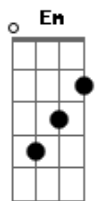

[Segundo Parte]

G
And from the dark to the morning light
D
She waits beside me and I know I'll be alright
Bm
She's all I want to see
A
She won't ask why
G
I look in her eyes
I think I've been looking for you all my life
G
And you ask me what I've been doing with my time
Bm A G

Acordes

© ukulele-chords.com

© ukulele-chords.com

© ukulele-chords.com

© ukulele-chords.com

© ukulele-chords.com

I've been searching for you, baby

[Refrão]