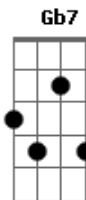

© ukulele-chords.com

D A E D A E D A
Sorry 'bout that, let it all hang out

(E D A)

D A E D A E
Sleep all day, drive all night
D A E D A E
Brain my numb, can't stop now
D A E D A E
For sure ain't no doubt
D A E D A E D A
Keep an open mind, let it all hang out

(E D A)
(Gb7 A E D)
(A E D A)
(Gb7 A E D)
(A E D A E)

D A E D A E
It's rainin' inside a big brown moon
D A E D A E
How does that mess you baby up, leg
D A E D A E
Eatin' a Reuben sandwich with sauerkraut
D A E D A E D A E
Don't stop now, baby, let it all hang out

(D A E)

D A E D A E
Let it all hang out
D A E D A E
Let it all hang out
D A E D A E
Let it all hang out
D A E D A E
Let it all hang out