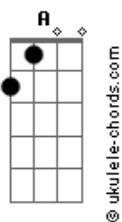

The Hellcopters - Stay With You

tom:

Gb (forma dos acordes no tom de G)

Afinação: Eb Ab Db Gb Bb Eb

Intro: Dm Bb C

Dm Bb C
I'm always here to linger
Dm Bb C
Subtle and ever so faint
Dm Bb C
You can't put your finger on me
Dm Bb C
You're under my restraint

Dm Bb C
Close but yet so distant
Dm Bb C
Never going away
Dm Bb C
I am beyond persistent
Dm Bb C
And you're always under my weight

G F
I taste sour and bitter
C Dm C
Your skeletons with much ado
G F C
For now and forever I will
Dm Bb C
Stay with you
Dm Bb C
(Stay with you)

Dm Bb C
I'm the chip on your shoulder
Dm Bb C
Forever clinging to your back
Dm Bb C
I never get any older
Dm Bb C
And I never cut you any slack

G F
I taste sour and bitter
C Dm C
Your skeletons with much ado
G F C
For now and forever I will

Acordes

Dm Bb C
Stay with you
Dm Bb C
Stay with you
I will
Dm Bb C
Stay with you

(Dm F A Dm)
(Bb A G)

F C Dm Bb
Your own companion through the night
A G F
And with no one else beside you
C Dm
I hold you tight
F C Dm Bb
No one knows you more than me
A G
And your most familiar stranger
Bb
I get ugly and unclean

(Dm Bb C)

G F
I taste sour and bitter
C Dm C
Your skeletons with much ado
G F C
For now and forever I will
Dm Bb C
Stay with you
Dm Bb C
Stay with you
I will
Dm Bb C
Stay with you

Stay with you
Stay with you
Stay with you
Stay with you
Stay with you
Stay with you
Stay with you