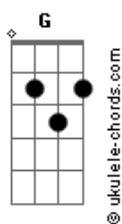

The Hellacopters - Stay With You

tom:
Gb (forma dos acordes no tom de G)
Afinação: Eb Ab Db Gb Bb Eb

Intro: Dm Bb C

Dm Bb C
I'm always here to linger
Dm Bb C
Subtle and ever so faint
Dm Bb C
You can't put your finger on me
Dm Bb C
You're under my restraint

Dm Bb C
Close but yet so distant
Dm Bb C
Never going away
Dm Bb C
I am beyond persistent
Dm Bb C
And you're always under my weight

G F
I taste sour and bitter
C Dm C
Your skeletons with much ado
G F C
For now and forever I will
Dm Bb C
Stay with you
Dm Bb C
(Stay with you)

Dm Bb C
I'm the chip on your shoulder
Dm Bb C
Forever clinging to your back
Dm Bb C
I never get any older
Dm Bb C
And I never cut you any slack

G F
I taste sour and bitter
C Dm C
Your skeletons with much ado
G F C
For now and forever I will

Acordes

Dm Bb C
Stay with you
Dm Bb C
Stay with you
I will
Dm Bb C
Stay with you

(Dm F A Dm)
(Bb A G)

F C Dm Bb
Your own companion through the night
A G F
And with no one else beside you
C Dm
I hold you tight
F C Dm Bb
No one knows you more than me
A G
And your most familiar stranger
Bb
I get ugly and unclean

(Dm Bb C)

G F
I taste sour and bitter
C Dm C
Your skeletons with much ado
G F C
For now and forever I will
Dm Bb C
Stay with you
Dm Bb C
Stay with you
I will
Dm Bb C
Stay with you

Stay with you
Stay with you
Stay with you
Stay with you
Stay with you
Stay with you
Stay with you