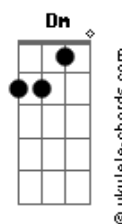

The Hellcopters - Stay With You

tom:

Gb (forma dos acordes no tom de G)

Afinação: Eb Ab Db Gb Bb Eb

Intro: Dm Bb C

Dm Bb C
I'm always here to linger
Dm Bb C
Subtle and ever so faint
Dm Bb C
You can't put your finger on me
Dm Bb C
You're under my restraint

Dm Bb C
Close but yet so distant
Dm Bb C
Never going away
Dm Bb C
I am beyond persistent
Dm Bb C
And you're always under my weight

G F
I taste sour and bitter
C Dm C
Your skeletons with much ado
G F C
For now and forever I will
Dm Bb C
Stay with you
Dm Bb C
(Stay with you)

Dm Bb C
I'm the chip on your shoulder
Dm Bb C
Forever clinging to your back
Dm Bb C
I never get any older
Dm Bb C
And I never cut you any slack

G F
I taste sour and bitter
C Dm C
Your skeletons with much ado
G F C
For now and forever I will

Acordes

Dm Bb C
Stay with you
Dm Bb C
Stay with you
I will
Dm Bb C
Stay with you

(Dm F A Dm)
(Bb A G)

F C Dm Bb
Your own companion through the night
A G F
And with no one else beside you
C Dm
I hold you tight
F C Dm Bb
No one knows you more than me
A G
And your most familiar stranger
Bb
I get ugly and unclean

(Dm Bb C)

G F
I taste sour and bitter
C Dm C
Your skeletons with much ado
G F C
For now and forever I will
Dm Bb C
Stay with you
Dm Bb C
Stay with you
I will
Dm Bb C
Stay with you

Stay with you
Stay with you
Stay with you
Stay with you
Stay with you
Stay with you
Stay with you