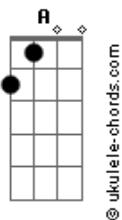

The Hellacopters - Stay With You

tom:
Gb (forma dos acordes no tom de G)
Afinação: Eb Ab Db Gb Bb Eb

Intro: Dm Bb C

Dm Bb C
I'm always here to linger
Dm Bb C
Subtle and ever so faint
Dm Bb C
You can't put your finger on me
Dm Bb C
You're under my restraint

Dm Bb C
Close but yet so distant
Dm Bb C
Never going away
Dm Bb C
I am beyond persistent
Dm Bb C
And you're always under my weight

G F
I taste sour and bitter
C Dm C
Your skeletons with much ado
G F C
For now and forever I will
Dm Bb C
Stay with you
Dm Bb C
(Stay with you)

Dm Bb C
I'm the chip on your shoulder
Dm Bb C
Forever clinging to your back
Dm Bb C
I never get any older
Dm Bb C
And I never cut you any slack

G F
I taste sour and bitter
C Dm C
Your skeletons with much ado
G F C
For now and forever I will

Acordes

Dm Bb C
Stay with you
Dm Bb C
Stay with you
I will
Dm Bb C
Stay with you

(Dm F A Dm)
(Bb A G)

F C Dm Bb
Your own companion through the night
A G F
And with no one else beside you
C Dm
I hold you tight
F C Dm Bb
No one knows you more than me
A G
And your most familiar stranger
Bb
I get ugly and unclean

(Dm Bb C)

G F
I taste sour and bitter
C Dm C
Your skeletons with much ado
G F C
For now and forever I will
Dm Bb C
Stay with you
Dm Bb C
Stay with you
I will
Dm Bb C
Stay with you

Stay with you
Stay with you
Stay with you
Stay with you
Stay with you
Stay with you
Stay with you