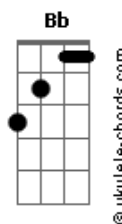

The Hellcopters - Stay With You

tom:

Gb (forma dos acordes no tom de G)

Afinação: Eb Ab Db Gb Bb Eb

Intro: Dm Bb C

Dm Bb C
I'm always here to linger
Dm Bb C
Subtle and ever so faint
Dm Bb C
You can't put your finger on me
Dm Bb C
You're under my restraint

Dm Bb C
Close but yet so distant
Dm Bb C
Never going away
Dm Bb C
I am beyond persistent
Dm Bb C
And you're always under my weight

G F
I taste sour and bitter
C Dm C
Your skeletons with much ado
G F C
For now and forever I will
Dm Bb C
Stay with you
Dm Bb C
(Stay with you)

Dm Bb C
I'm the chip on your shoulder
Dm Bb C
Forever clinging to your back
Dm Bb C
I never get any older
Dm Bb C
And I never cut you any slack

G F
I taste sour and bitter
C Dm C
Your skeletons with much ado
G F C
For now and forever I will

Acordes

Dm Bb C
Stay with you
Dm Bb C
Stay with you
I will
Dm Bb C
Stay with you

(Dm F A Dm)
(Bb A G)

F C Dm Bb
Your own companion through the night
A G F
And with no one else beside you
C Dm
I hold you tight
F C Dm Bb
No one knows you more than me
A G
And your most familiar stranger
Bb
I get ugly and unclean

(Dm Bb C)

G F
I taste sour and bitter
C Dm C
Your skeletons with much ado
G F C
For now and forever I will
Dm Bb C
Stay with you
Dm Bb C
Stay with you
I will
Dm Bb C
Stay with you

Stay with you
Stay with you
Stay with you
Stay with you
Stay with you
Stay with you
Stay with you