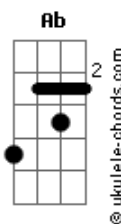

The Hellcopters - Stay With You

tom:

Gb (forma dos acordes no tom de G)

Afinação: Eb Ab Db Gb Bb Eb

Intro: Dm Bb C

Dm Bb C
I'm always here to linger
Dm Bb C
Subtle and ever so faint
Dm Bb C
You can't put your finger on me
Dm Bb C
You're under my restraint

Dm Bb C
Close but yet so distant
Dm Bb C
Never going away
Dm Bb C
I am beyond persistent
Dm Bb C
And you're always under my weight

G F
I taste sour and bitter
C Dm C
Your skeletons with much ado
G F C
For now and forever I will
Dm Bb C
Stay with you
Dm Bb C
(Stay with you)

Dm Bb C
I'm the chip on your shoulder
Dm Bb C
Forever clinging to your back
Dm Bb C
I never get any older
Dm Bb C
And I never cut you any slack

G F
I taste sour and bitter
C Dm C
Your skeletons with much ado
G F C
For now and forever I will

Acordes

Dm Bb C
Stay with you
Dm Bb C
Stay with you
I will
Dm Bb C
Stay with you

(Dm F A Dm)
(Bb A G)

F C Dm Bb
Your own companion through the night
A G F
And with no one else beside you
C Dm
I hold you tight
F C Dm Bb
No one knows you more than me
A G
And your most familiar stranger
Bb
I get ugly and unclean

(Dm Bb C)

G F
I taste sour and bitter
C Dm C
Your skeletons with much ado
G F C
For now and forever I will
Dm Bb C
Stay with you
Dm Bb C
Stay with you
I will
Dm Bb C
Stay with you

Stay with you
Stay with you
Stay with you
Stay with you
Stay with you
Stay with you
Stay with you