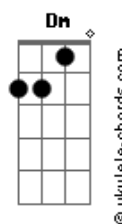

The Hellacopters - Stay With You

tom:
Gb (forma dos acordes no tom de G)
Afinação: Eb Ab Db Gb Bb Eb

Intro: Dm Bb C

Dm Bb C
I'm always here to linger
Dm Bb C
Subtle and ever so faint
Dm Bb C
You can't put your finger on me
Dm Bb C
You're under my restraint

Dm Bb C
Close but yet so distant
Dm Bb C
Never going away
Dm Bb C
I am beyond persistent
Dm Bb C
And you're always under my weight

G F
I taste sour and bitter
C Dm C
Your skeletons with much ado
G F C
For now and forever I will
Dm Bb C
Stay with you
Dm Bb C
(Stay with you)

Dm Bb C
I'm the chip on your shoulder
Dm Bb C
Forever clinging to your back
Dm Bb C
I never get any older
Dm Bb C
And I never cut you any slack

G F
I taste sour and bitter
C Dm C
Your skeletons with much ado
G F C
For now and forever I will

Acordes

Dm Bb C
Stay with you
Dm Bb C
Stay with you
I will
Dm Bb C
Stay with you

(Dm F A Dm)
(Bb A G)

F C Dm Bb
Your own companion through the night
A G F
And with no one else beside you
C Dm
I hold you tight
F C Dm Bb
No one knows you more than me
A G
And your most familiar stranger
Bb
I get ugly and unclean

(Dm Bb C)

G F
I taste sour and bitter
C Dm C
Your skeletons with much ado
G F C
For now and forever I will
Dm Bb C
Stay with you
Dm Bb C
Stay with you
I will
Dm Bb C
Stay with you

Stay with you
Stay with you
Stay with you
Stay with you
Stay with you
Stay with you
Stay with you