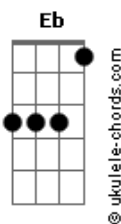

The Hellacopters - Stay With You

tom:
Gb (forma dos acordes no tom de G)
Afinação: Eb Ab Db Gb Bb Eb

Intro: Dm Bb C

Dm Bb C
I'm always here to linger
Dm Bb C
Subtle and ever so faint
Dm Bb C
You can't put your finger on me
Dm Bb C
You're under my restraint

Dm Bb C
Close but yet so distant
Dm Bb C
Never going away
Dm Bb C
I am beyond persistent
Dm Bb C
And you're always under my weight

G F
I taste sour and bitter
C Dm C
Your skeletons with much ado
G F C
For now and forever I will
Dm Bb C
Stay with you
Dm Bb C
(Stay with you)

Dm Bb C
I'm the chip on your shoulder
Dm Bb C
Forever clinging to your back
Dm Bb C
I never get any older
Dm Bb C
And I never cut you any slack

G F
I taste sour and bitter
C Dm C
Your skeletons with much ado
G F C
For now and forever I will

Acordes

Dm Bb C
Stay with you
Dm Bb C
Stay with you
I will
Dm Bb C
Stay with you

(Dm F A Dm)
(Bb A G)

F C Dm Bb
Your own companion through the night
A G F
And with no one else beside you
C Dm
I hold you tight
F C Dm Bb
No one knows you more than me
A G
And your most familiar stranger
Bb
I get ugly and unclean

(Dm Bb C)

G F
I taste sour and bitter
C Dm C
Your skeletons with much ado
G F C
For now and forever I will
Dm Bb C
Stay with you
Dm Bb C
Stay with you
I will
Dm Bb C
Stay with you

Stay with you
Stay with you
Stay with you
Stay with you
Stay with you
Stay with you
Stay with you