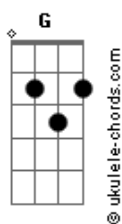

The Hellcopters - Stay With You

tom:

Gb (forma dos acordes no tom de G)

Afinação: Eb Ab Db Gb Bb Eb

Intro: Dm Bb C

Dm Bb C
I'm always here to linger
Dm Bb C
Subtle and ever so faint
Dm Bb C
You can't put your finger on me
Dm Bb C
You're under my restraint

Dm Bb C
Close but yet so distant
Dm Bb C
Never going away
Dm Bb C
I am beyond persistent
Dm Bb C
And you're always under my weight

G F
I taste sour and bitter
C Dm C
Your skeletons with much ado
G F C
For now and forever I will
Dm Bb C
Stay with you
Dm Bb C
(Stay with you)

Dm Bb C
I'm the chip on your shoulder
Dm Bb C
Forever clinging to your back
Dm Bb C
I never get any older
Dm Bb C
And I never cut you any slack

G F
I taste sour and bitter
C Dm C
Your skeletons with much ado
G F C
For now and forever I will

Acordes

Dm Bb C
Stay with you
Dm Bb C
Stay with you
I will
Dm Bb C
Stay with you

(Dm F A Dm)
(Bb A G)

F C Dm Bb
Your own companion through the night
A G F
And with no one else beside you
C Dm
I hold you tight
F C Dm Bb
No one knows you more than me
A G
And your most familiar stranger
Bb
I get ugly and unclean

(Dm Bb C)

G F
I taste sour and bitter
C Dm C
Your skeletons with much ado
G F C
For now and forever I will
Dm Bb C
Stay with you
Dm Bb C
Stay with you
I will
Dm Bb C
Stay with you

Stay with you
Stay with you
Stay with you
Stay with you
Stay with you
Stay with you
Stay with you