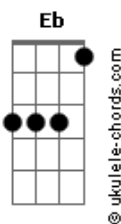

The Hellcopters - Stay With You

tom:

Gb (forma dos acordes no tom de G)

Afinação: Eb Ab Db Gb Bb Eb

Intro: Dm Bb C

Dm Bb C
I'm always here to linger
Dm Bb C
Subtle and ever so faint
Dm Bb C
You can't put your finger on me
Dm Bb C
You're under my restraint

Dm Bb C
Close but yet so distant
Dm Bb C
Never going away
Dm Bb C
I am beyond persistent
Dm Bb C
And you're always under my weight

G F
I taste sour and bitter
C Dm C
Your skeletons with much ado
G F C
For now and forever I will
Dm Bb C
Stay with you
Dm Bb C
(Stay with you)

Dm Bb C
I'm the chip on your shoulder
Dm Bb C
Forever clinging to your back
Dm Bb C
I never get any older
Dm Bb C
And I never cut you any slack

G F
I taste sour and bitter
C Dm C
Your skeletons with much ado
G F C
For now and forever I will

Acordes

Dm Bb C
Stay with you
Dm Bb C
Stay with you
I will
Dm Bb C
Stay with you

(Dm F A Dm)
(Bb A G)

F C Dm Bb
Your own companion through the night
A G F
And with no one else beside you
C Dm
I hold you tight
F C Dm Bb
No one knows you more than me
A G
And your most familiar stranger
Bb
I get ugly and unclean

(Dm Bb C)

G F
I taste sour and bitter
C Dm C
Your skeletons with much ado
G F C
For now and forever I will
Dm Bb C
Stay with you
Dm Bb C
Stay with you
I will
Dm Bb C
Stay with you

Stay with you
Stay with you
Stay with you
Stay with you
Stay with you
Stay with you
Stay with you