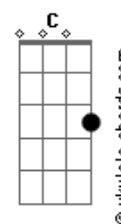

The Hellcopters - Stay With You

tom:

Gb (forma dos acordes no tom de G)

Afinação: Eb Ab Db Gb Bb Eb

Intro: Dm Bb C

Dm Bb C
I'm always here to linger
Dm Bb C
Subtle and ever so faint
Dm Bb C
You can't put your finger on me
Dm Bb C
You're under my restraint

Dm Bb C
Close but yet so distant
Dm Bb C
Never going away
Dm Bb C
I am beyond persistent
Dm Bb C
And you're always under my weight

G F
I taste sour and bitter
C Dm C
Your skeletons with much ado
G F C
For now and forever I will
Dm Bb C
Stay with you
Dm Bb C
(Stay with you)

Dm Bb C
I'm the chip on your shoulder
Dm Bb C
Forever clinging to your back
Dm Bb C
I never get any older
Dm Bb C
And I never cut you any slack

G F
I taste sour and bitter
C Dm C
Your skeletons with much ado
G F C
For now and forever I will

Acordes

Dm Bb C
Stay with you
Dm Bb C
Stay with you
I will
Dm Bb C
Stay with you

(Dm F A Dm)
(Bb A G)

F C Dm Bb
Your own companion through the night
A G F
And with no one else beside you
C Dm
I hold you tight
F C Dm Bb
No one knows you more than me
A G
And your most familiar stranger
Bb
I get ugly and unclean

(Dm Bb C)

G F
I taste sour and bitter
C Dm C
Your skeletons with much ado
G F C
For now and forever I will
Dm Bb C
Stay with you
Dm Bb C
Stay with you
I will
Dm Bb C
Stay with you

Stay with you
Stay with you
Stay with you
Stay with you
Stay with you
Stay with you
Stay with you