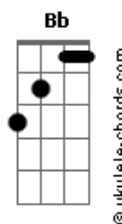

The Hellacopters - Stay With You

tom:
Gb (forma dos acordes no tom de G)
Afinação: Eb Ab Db Gb Bb Eb

Intro: Dm Bb C

Dm Bb C
I'm always here to linger
Dm Bb C
Subtle and ever so faint
Dm Bb C
You can't put your finger on me
Dm Bb C
You're under my restraint

Dm Bb C
Close but yet so distant
Dm Bb C
Never going away
Dm Bb C
I am beyond persistent
Dm Bb C
And you're always under my weight

G F
I taste sour and bitter
C Dm C
Your skeletons with much ado
G F C
For now and forever I will
Dm Bb C
Stay with you
Dm Bb C
(Stay with you)

Dm Bb C
I'm the chip on your shoulder
Dm Bb C
Forever clinging to your back
Dm Bb C
I never get any older
Dm Bb C
And I never cut you any slack

G F
I taste sour and bitter
C Dm C
Your skeletons with much ado
G F C
For now and forever I will

Acordes

Dm Bb C
Stay with you
Dm Bb C
Stay with you
I will
Dm Bb C
Stay with you

(Dm F A Dm)
(Bb A G)

F C Dm Bb
Your own companion through the night
A G F
And with no one else beside you
C Dm
I hold you tight
F C Dm Bb
No one knows you more than me
A G
And your most familiar stranger
Bb
I get ugly and unclean

(Dm Bb C)

G F
I taste sour and bitter
C Dm C
Your skeletons with much ado
G F C
For now and forever I will
Dm Bb C
Stay with you
Dm Bb C
Stay with you
I will
Dm Bb C
Stay with you

Stay with you
Stay with you
Stay with you
Stay with you
Stay with you
Stay with you
Stay with you