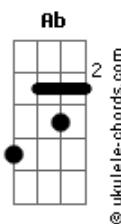

The Hellacopters - Stay With You

tom:
Gb (forma dos acordes no tom de G)
Afinação: Eb Ab Db Gb Bb Eb

Intro: Dm Bb C

Dm Bb C
I'm always here to linger
Dm Bb C
Subtle and ever so faint
Dm Bb C
You can't put your finger on me
Dm Bb C
You're under my restraint

Dm Bb C
Close but yet so distant
Dm Bb C
Never going away
Dm Bb C
I am beyond persistent
Dm Bb C
And you're always under my weight

G F
I taste sour and bitter
C Dm C
Your skeletons with much ado
G F C
For now and forever I will
Dm Bb C
Stay with you
Dm Bb C
(Stay with you)

Dm Bb C
I'm the chip on your shoulder
Dm Bb C
Forever clinging to your back
Dm Bb C
I never get any older
Dm Bb C
And I never cut you any slack

G F
I taste sour and bitter
C Dm C
Your skeletons with much ado
G F C
For now and forever I will

Acordes

Dm Bb C
Stay with you
Dm Bb C
Stay with you
I will
Dm Bb C
Stay with you

(Dm F A Dm)
(Bb A G)

F C Dm Bb
Your own companion through the night
A G F
And with no one else beside you
C Dm
I hold you tight
F C Dm Bb
No one knows you more than me
A G
And your most familiar stranger
Bb
I get ugly and unclean

(Dm Bb C)

G F
I taste sour and bitter
C Dm C
Your skeletons with much ado
G F C
For now and forever I will
Dm Bb C
Stay with you
Dm Bb C
Stay with you
I will
Dm Bb C
Stay with you

Stay with you
Stay with you
Stay with you
Stay with you
Stay with you
Stay with you
Stay with you