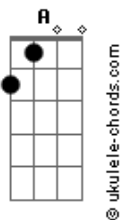

The Hellcopters - Stay With You

tom:

Gb (forma dos acordes no tom de G)

Afinação: Eb Ab Db Gb Bb Eb

Intro: Dm Bb C

Dm Bb C
I'm always here to linger
Dm Bb C
Subtle and ever so faint
Dm Bb C
You can't put your finger on me
Dm Bb C
You're under my restraint

Dm Bb C
Close but yet so distant
Dm Bb C
Never going away
Dm Bb C
I am beyond persistent
Dm Bb C
And you're always under my weight

G F
I taste sour and bitter
C Dm C
Your skeletons with much ado
G F C
For now and forever I will
Dm Bb C
Stay with you
Dm Bb C
(Stay with you)

Dm Bb C
I'm the chip on your shoulder
Dm Bb C
Forever clinging to your back
Dm Bb C
I never get any older
Dm Bb C
And I never cut you any slack

G F
I taste sour and bitter
C Dm C
Your skeletons with much ado
G F C
For now and forever I will

Acordes

Dm Bb C
Stay with you
Dm Bb C
Stay with you
I will
Dm Bb C
Stay with you

(Dm F A Dm)
(Bb A G)

F C Dm Bb
Your own companion through the night
A G F
And with no one else beside you
C Dm
I hold you tight
F C Dm Bb
No one knows you more than me
A G
And your most familiar stranger
Bb
I get ugly and unclean

(Dm Bb C)

G F
I taste sour and bitter
C Dm C
Your skeletons with much ado
G F C
For now and forever I will
Dm Bb C
Stay with you
Dm Bb C
Stay with you
I will
Dm Bb C
Stay with you

Stay with you
Stay with you
Stay with you
Stay with you
Stay with you
Stay with you
Stay with you