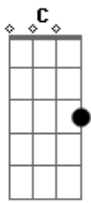

ukulele-chords.com