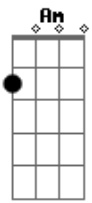

The Heavy Horses - Hell Awaits

tom:

Intro: Am Am

[Primeira Parte]

Am G Am
I stumble from the woods after nightfall
Am G Am
Soaked in crimson red from head to toe
Am G Am
I slaughtered all I saw and showed no mercy
C G Am
I'm not the least concerned with where I'll have to go

Am G Am
I returned to find my house burning brightly
Am G Am
They've raped my wife and killed my only son
Am G Am
I returned from war a victor for my country
C G Am
And was repaid with the deaths of those I love

[Refrão]

Am G Am
So darlin' won't you take my hand in marriage
Am G Am
Walk with me across the fiery line
Am G Am
'Cause I'm headed straight to hell for what I've done here
C G Am

And I could use a little of your precious company

[Solo] Am G Am
Am G Am
Am G Am
C G Am

[Segunda Parte]

Am G Am
I found the ones that took me from my child
Am G Am
And I did the deed that was to seal my fate
Am G Am
In the background I can hear Satan's laughter
C G Am
And I know deep down inside that hell awaits

[Refrão]

Am G Am
So darlin' won't you take my hand in marriage
Am G Am
Walk with me across the fiery line
Am G Am
I'm headed straight to hell for what I've done here
C G Am
And I could use a little of your precious company
C G Am
I could use a little of your precious company

[Final] Am G Am
Am G Am
Am G Am
C G Am

Acordes