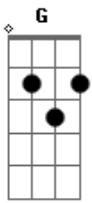

ukulele-chords.com

ukulele-chords.com