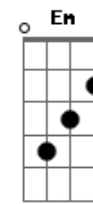

© ukulele-chords.com