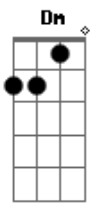

© ukulele-chords.com