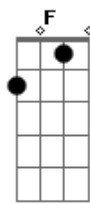

© ukulele-chords.com