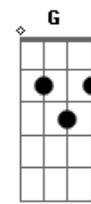

© ukulele-chords.com

© ukulele-chords.com