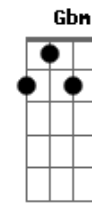

© ukulele-chords.com