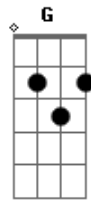

© ukulele-chords.com