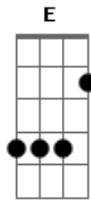

© ukulele-chords.com