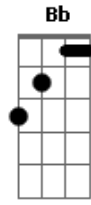

© ukulele-chords.com