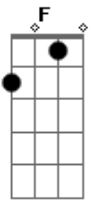

© ukulele-chords.com