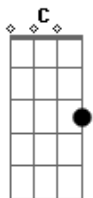

[Verse 2]

She picked out a few that we knew
And she just said, we've got the whole night time and
Standing around this fireplace we could sing our souls all free

[Chorus 1] x2

And we've been singing
La lala la
Lala lala la
lala lalala lalala

[Verse 3]

She played the guitar in the darkest of days
And she took away our furious pains
She said, I love you boys
I love you even though you're stray

[Verse 4]

She said I guide the darkest of nights
And I'll take away your furious pride
She said I'll love you boys
I'll love you just the way you are

[Chorus 2] x2

We're singing

La lala la
Lala lala la
lala lalala lalala

[Verse 5]

She said, the walls don't make this house a home
You keep on running but you end up all alone
I know, we spend our days on sundays and we were reading in a book

[Verse 6]

You spend your time with your brothers
And you just practice with the son
You said my kid is old, and I'm too but I got something that goes on
[Verse 7]

She played the guitar in the darkest of days
And she took away our furious pains
She said, I love you boys
I love you even though you're stray

[Verse 8]

She said, I guide the darkest of nights
And I'll take away your various lives
She said, I'll love you boys
I'll love you just the way you are

[Outro] x 7

We're singing
You make this house a home
You make this house a home, home, home
You make this house a home
Oh yeah, you do

Acordes

© ukulele-chords.com