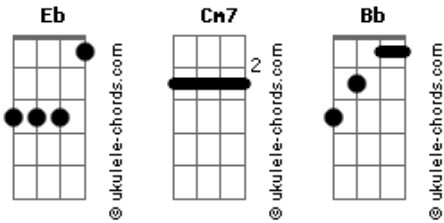

The Fuzz - I Love You For All Seasons

tom:

Intro: Cm7 Eb Cm7

Eb Cm7 Bb
I love you for so many reasons
Which means I love you for all seasons
Cm7 Eb Cm7 Bb
First of all, I love you with the freshness of a spring day
Eb Cm7 Bb
Then I love you with hot passions like the summer Sun
Cm7
When Junes here to stay
Eb Cm7
I don't know how to explain my loves seasonal change
Bb Cm7
It seems never the same - all I know is
Eb Cm7 Bb
I love you for so many reasons
Eb Cm7 Bb Cm7
Which means I love you for all seasons

Acordes

Cm7 Eb Cm7 Bb
I love you with the gentleness of a falling leaf on an autumn day
Eb Cm7 Bb
But most of all, I love you with the briskness of a winter
Cm7
When the snows come out to stay
Eb Cm7
I don't know how to explain my loves seasonal change
Bb Cm7
It seems never the same - all I know is
Eb Cm7 Bb
I love you for so many reasons
Eb Cm7 Bb
Which means I love you for all seasons
Eb Cm7 Bb
I love you for so many reasons
Cm7 Eb Cm7 Bb
Which means I love you for all seasons