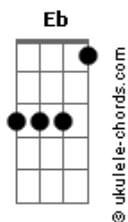

The Fuzz - I Love You For All Seasons

tom:

Intro: Cm7 Eb Cm7

Eb Cm7 Bb
I love you for so many reasons

Eb Cm7 Bb
Which means I love you for all seasons

Cm7 Eb Cm7 Bb
First of all, I love you with the freshness of a spring day

Eb Cm7 Bb
Then I love you with hot passions like the summer Sun

When Junes here to stay

Eb Cm7
I don't know how to explain my loves seasonal change

Bb Cm7
It seems never the same - all I know is

Eb Cm7 Bb
I love you for so many reasons

Eb Cm7 Bb Cm7
Which means I love you for all seasons

Acordes

Cm7 Eb Cm7 Bb
I love you with the gentleness of a falling leaf on an autumn day

Eb Cm7 Bb
But most of all, I love you with the briskness of a winter