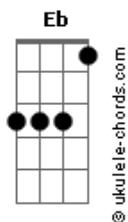

# The Fuzz - I Love You For All Seasons

tom:

Intro: Cm7 Eb Cm7

Eb Cm7 Bb  
I love you for so many reasons

Eb Cm7 Bb  
Which means I love you for all seasons

Cm7 Eb Cm7 Bb  
First of all, I love you with the freshness of a spring day

Eb Cm7 Bb  
Then I love you with hot passions like the summer Sun

When Junes here to stay

Eb Cm7  
I don't know how to explain my loves seasonal change

Bb Cm7  
It seems never the same - all I know is

Eb Cm7 Bb  
I love you for so many reasons

Eb Cm7 Bb Cm7  
Which means I love you for all seasons

## Acordes

Cm7 Eb Cm7 Bb  
I love you with the gentleness of a falling leaf on an autumn day

Eb Cm7 Bb  
But most of all, I love you with the briskness of a winter

When the snows come out to stay

Eb Cm7  
I don't know how to explain my loves seasonal change