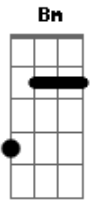

© ukulele-chords.com