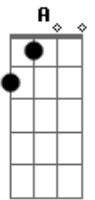

There's really no way to reach me
There's really no way to reach me
Is there any way to reach me
'Cause I'm already gone

Outro:

So this is your maverick
This is Vienna

Acordes

© ukulele-chords.com

© ukulele-chords.com