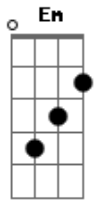

© ukulele-chords.com