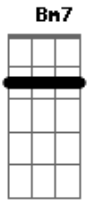

© ukulele-chords.com