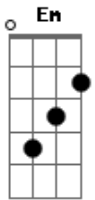

© ukulele-chords.com