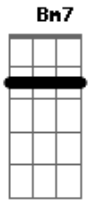

© ukulele-chords.com