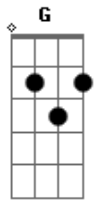

The Fray - Vienna

Tom: D
Intro: G A Bm A

Verso 1:

The day's last one-way ticket train pulls in
We smile for the casual closure capturing
There goes the downpour
Here goes my fare thee well

Refrão:

There's really no way to reach me
There's really no way to reach me
There's really no way to reach me
'Cause I'm already gone

There's really no way to reach me
There's really no way to reach me
Is there any way to reach me
'Cause I'm already gone

Outro:

So this is your maverick
This is Vienna

Acordes

© ukulele-chords.com

© ukulele-chords.com