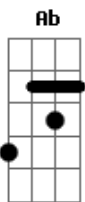

Refrão:

Everyone knows I'm in
Over my head, over my head
With eight seconds left in overtime
She's on your mind, she's on your mind

(C Em D) (2x)

Verso 2:

Let's rearrange
I wish you were a stranger I could disengage
To say that we agree and then never change
Soften a bit until we all just get along
But that's disregard
You find another friend and you discard
As you lose the argument in a cable car
Hanging above as the canyon comes between

Refrão 2x:

C G Em D

Everyone knows I'm in
Over my head, over my head
With eight seconds left in overtime
She's on your mind, she's on your mind

Ponte 1:

And suddenly I become a part of your past
I'm becoming the part that don't last
I'm losing you and its effortless

Verso 3:

Without a sound we lose sight of the ground
In the throw around
Never thought that you wanted to bring it down
I won't let it go down till we torch it ourselves

Everyone knows I'm in
Over my head, over my head
With eight seconds left in overtime
She's on your mind, she's on your mind...
Everyone knows... she's on your mind...
Everyone knows I'm in over my head
My head I'm over my...

Refrão:

Everyone knows I'm in
Over my head, over my head
With eight seconds left in overtime
She's on your mind, she's on your mind

(C Em G) (4x)

Acordes