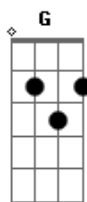

The Fray - Over My Head

Tom: Ab

(com acordes na forma de Capotraste na 1ª casa G)

I never knew
 I never knew that everything was falling through
 That everyone I knew was waiting on a queue
 To turn and run when all I needed was the truth
 But that's how it's got to be
 It's coming down to nothing more than apathy
 I'd rather run the other way than stay and see
 The smoke and who's still standing when it clears

Refrão:

Everyone knows I'm in
 Over my head, over my head
 With eight seconds left in overtime
 She's on your mind, she's on your mind

(C Em G) (4x)

Acordes

© ukulele-chords.com

© ukulele-chords.com

© ukulele-chords.com