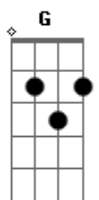

© ukulele-chords.com