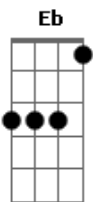

The Fray - Hundred

Tom: Eb

Para o som dos acordes soarem corretamente, respeite as mudanças de base harmônica.

[INTRODUÇÃO]

Fm Cm G C#dim7 Fm Eb2 F Bb
 Fm Cm G C#dim7 Fm Eb2 F Bb
 Bb Cm Bb F Ab7 Bb Fm

Fm Fm Fm Fm Bb7
 The how I can't re---call
 But I'm star-ving at What once was the wall

And this is where I am

Bb2 Bb Cm Eb Gm7

So this is where you are

Bb2 Bb Cm Eb Gm7

And this is where I've been

Bb2 Bb Cm Eb Gm7

And this is where I've been

Bb2 Bb Cm Eb Gm7

Somewhere between Unsure

Bb2 Bb

and a hundred

Eb Gm2 Bb Cm

Acordes

© ukulele-chords.com

© ukulele-chords.com

© ukulele-chords.com