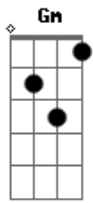

© ukulele-chords.com