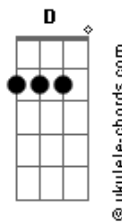

The Fray - Dead Wrong

Tom: G

Tuning- 1/2 step lower

By Mad Mart

Intro: - Em C G Bm x 2

Em C G D
If only I knew what I know
Em C G D
I'd make it a point to say so
Em C G D
To everyone that got me here
Em C G D
And everyone that made it

CHORUS
Em G D C Em C D
Clear I was dead wrong all along
Em G D C
You said it for my sake
Am C
That I would not lose my way
Am C
When I was astray ...

Em C G Bm

DO VERSE
I'm doing the best that I could.
Trying my best to be understood

Acordes

Maybe I'm changing slowly
I get out, turn around.....

Tabbed

CHORUS
Em G D C Em C D
Knew I was dead wrong all along
Em G D C
You said it for my sake
Am C Em
that I would not lose my way
Em G D C Em C D
When I was dead wrong all along

Am G Em x 3

Mine is not a new story
Mine is not a new story
Mine is nothing new

Am C Em

But it is for me

Solo: Em C G D x 4

Em G D C Em C D x 3 Em G D C C | Am C
x 2 | Am Em

So I was dead wrong all along
You said it for my sake
I don't, would not, lose my way...