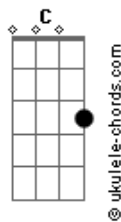

The Fray - Dead Wrong

Tom: G

Tuning- 1/2 step lower

By Mad Mart

Intro: - Em C G Bm x 2

Em C G D
If only I knew what I know
Em C G D
I'd make it a point to say so
Em C G D
To everyone that got me here
Em C G D
And everyone that made it

CHORUS
Em G D C Em C D
Clear I was dead wrong all along
Em G D C
You said it for my sake
Am C
That I would not lose my way
Am C
When I was astray ...

Em C G Bm

DO VERSE
I'm doing the best that I could.
Trying my best to be understood

Acordes

Maybe I'm changing slowly
I get out, turn around.....

Tabbed

CHORUS
Em G D C Em C D
Knew I was dead wrong all along
Em G D C
You said it for my sake
Am C Em
that I would not lose my way
Em G D C Em C D
When I was dead wrong all along

Am G Em x 3

Mine is not a new story
Mine is not a new story
Mine is nothing new

Am C Em

But it is for me

Solo: Em C G D x 4

Em G D C Em C D x 3 Em G D C C | Am C
x 2 | Am Em

So I was dead wrong all along
You said it for my sake
I don't, would not, lose my way...