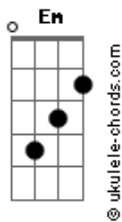

The Fray - Dead Wrong

Tom: G

Tuning- 1/2 step lower

By Mad Mart

Intro: - Em C G Bm x 2

Em C G D
If only I knew what I know
Em C G D
I'd make it a point to say so
Em C G D
To everyone that got me here
Em C G D
And everyone that made it

CHORUS
Em G D C Em C D
Clear I was dead wrong all along
Em G D C
You said it for my sake
Am C
That I would not lose my way
Am C
When I was astray ...

Em C G Bm

DO VERSE
I'm doing the best that I could.
Trying my best to be understood

Acordes

Maybe I'm changing slowly
I get out, turn around.....

Tabbed

CHORUS
Em G D C Em C D
Knew I was dead wrong all along
Em G D C
You said it for my sake
Am C Em
that I would not lose my way
Em G D C Em C D
When I was dead wrong all along

Am G Em x 3

Mine is not a new story
Mine is not a new story
Mine is nothing new

Am C Em

But it is for me

Solo: Em C G D x 4

Em G D C Em C D x 3 Em G D C C | Am C
x 2 | Am Em

So I was dead wrong all along
You said it for my sake
I don't, would not, lose my way...