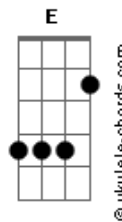

The Fray - Dead Wrong

Tom: G

Tuning- 1/2 step lower

By Mad Mart

Intro: - Em C G Bm x 2

Em C G D
If only I knew what I know
Em C G D
I'd make it a point to say so
Em C G D
To everyone that got me here
Em C G D
And everyone that made it

CHORUS
Em G D C Em C D
Clear I was dead wrong all along
Em G D C
You said it for my sake
Am C
That I would not lose my way
Am C
When I was astray ...

Em C G Bm

DO VERSE
I'm doing the best that I could.
Trying my best to be understood

Acordes

Maybe I'm changing slowly
I get out, turn around.....

Tabbed

CHORUS
Em G D C Em C D
Knew I was dead wrong all along
Em G D C
You said it for my sake
Am C Em
that I would not lose my way
Em G D C Em C D
When I was dead wrong all along