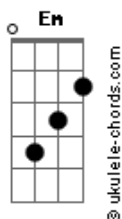

The Fray - Dead Wrong

Tom: G

Tuning- 1/2 step lower

By Mad Mart

Intro: - Em C G Bm x 2

Em C G D
If only I knew what I know
Em C G D
I'd make it a point to say so
Em C G D
To everyone that got me here
Em C G D
And everyone that made it

CHORUS
Em G D C Em C D
Clear I was dead wrong all along
Em G D C
You said it for my sake
Am C
That I would not lose my way
Am C
When I was astray ...

Em C G Bm

DO VERSE
I'm doing the best that I could.
Trying my best to be understood

Acordes

Maybe I'm changing slowly
I get out, turn around.....

Tabbed

CHORUS
Em G D C Em C D
Knew I was dead wrong all along
Em G D C
You said it for my sake
Am C Em
that I would not lose my way
Em G D C Em C D
When I was dead wrong all along

Am G Em x 3

Mine is not a new story
Mine is not a new story
Mine is nothing new

Am C Em

But it is for me

Solo: Em C G D x 4

Em G D C Em C D x 3 Em G D C C | Am C
x 2 | Am Em

So I was dead wrong all along
You said it for my sake
I don't, would not, lose my way...