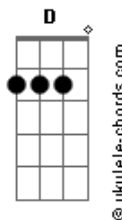

The Fray - Dead Wrong

Tom: G

Tuning- 1/2 step lower

By Mad Mart

Intro: - Em C G Bm x 2

Em C G D
If only I knew what I know
Em C G D
I'd make it a point to say so
Em C G D
To everyone that got me here
Em C G D
And everyone that made it

CHORUS
Em G D C Em C D
Clear I was dead wrong all along
Em G D C
You said it for my sake
Am C
That I would not lose my way
Am C
When I was astray ...

Em C G Bm

DO VERSE
I'm doing the best that I could.
Trying my best to be understood

Acordes

Maybe I'm changing slowly
I get out, turn around.....

Tabbed

CHORUS
Em G D C Em C D
Knew I was dead wrong all along
Em G D C
You said it for my sake
Am C Em
that I would not lose my way
Em G D C Em C D
When I was dead wrong all along

Am G Em x 3

Mine is not a new story
Mine is not a new story
Mine is nothing new

Am C Em

But it is for me

Solo: Em C G D x 4

Em G D C Em C D x 3 Em G D C C | Am C
x 2 | Am Em

So I was dead wrong all along
You said it for my sake
I don't, would not, lose my way...