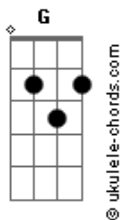

The Fray - Dead Wrong

Tom: G

Tuning- 1/2 step lower

By Mad Mart

Intro: - Em C G Bm x 2

Em C G D
If only I knew what I know
Em C G D
I'd make it a point to say so
Em C G D
To everyone that got me here
Em C G D
And everyone that made it

CHORUS
Em G D C Em C D
Clear I was dead wrong all along
Em G D C
You said it for my sake
Am C
That I would not lose my way
Am C
When I was astray ...

Em C G Bm

DO VERSE
I'm doing the best that I could.
Trying my best to be understood

Acordes

Maybe I'm changing slowly
I get out, turn around.....

Tabbed

CHORUS
Em G D C Em C D
Knew I was dead wrong all along
Em G D C
You said it for my sake
Am C Em
that I would not lose my way
Em G D C Em C D
When I was dead wrong all along

Am G Em x 3

Mine is not a new story
Mine is not a new story
Mine is nothing new

Am C Em

But it is for me

Solo: Em C G D x 4

Em G D C Em C D x 3 Em G D C C | Am C
x 2 | Am Em

So I was dead wrong all along
You said it for my sake
I don't, would not, lose my way...