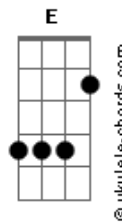

# The Fray - Dead Wrong

Tom: G

Tuning- 1/2 step lower

By Mad Mart

Intro: - Em C G Bm x 2

Em C G D  
If only I knew what I know  
Em C G D  
I'd make it a point to say so  
Em C G D  
To everyone that got me here  
Em C G D  
And everyone that made it

CHORUS  
Em G D C Em C D  
Clear I was dead wrong all along  
Em G D C  
You said it for my sake  
Am C  
That I would not lose my way  
Am C  
When I was astray ...

Em C G Bm

DO VERSE  
I'm doing the best that I could.  
Trying my best to be understood

## Acordes

Maybe I'm changing slowly  
I get out, turn around.....

Tabbed

CHORUS  
Em G D C Em C D  
Knew I was dead wrong all along  
Em G D C  
You said it for my sake  
Am C Em  
that I would not lose my way  
Em G D C Em C D  
When I was dead wrong all along