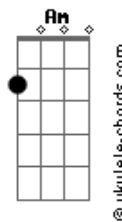

The Fray - Dead Wrong

Tom: G

Tuning- 1/2 step lower

By Mad Mart

Intro: - Em C G Bm x 2

Em C G D
If only I knew what I know
Em C G D
I'd make it a point to say so
Em C G D
To everyone that got me here
Em C G D
And everyone that made it

CHORUS
Em G D C Em C D
Clear I was dead wrong all along
Em G D C
You said it for my sake
Am C
That I would not lose my way
Am C
When I was astray ...

Em C G Bm

DO VERSE
I'm doing the best that I could.
Trying my best to be understood

Acordes

Maybe I'm changing slowly
I get out, turn around.....

Tabbed

CHORUS
Em G D C Em C D
Knew I was dead wrong all along
Em G D C
You said it for my sake
Am C Em
that I would not lose my way
Em G D C Em C D
When I was dead wrong all along

Am G Em x 3

Mine is not a new story
Mine is not a new story
Mine is nothing new

Am C Em

But it is for me

Solo: Em C G D x 4

Em G D C Em C D x 3 Em G D C C | Am C
x 2 | Am Em

So I was dead wrong all along
You said it for my sake
I don't, would not, lose my way...