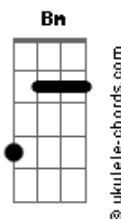

The Fray - Dead Wrong

Tom: G

Tuning- 1/2 step lower

By Mad Mart

Intro: - Em C G Bm x 2

Em C G D
If only I knew what I know
Em C G D
I'd make it a point to say so
Em C G D
To everyone that got me here
Em C G D
And everyone that made it

CHORUS
Em G D C Em C D
Clear I was dead wrong all along
Em G D C
You said it for my sake
Am C
That I would not lose my way
Am C
When I was astray ...

Em C G Bm

DO VERSE
I'm doing the best that I could.
Trying my best to be understood

Acordes

Maybe I'm changing slowly
I get out, turn around.....

Tabbed

CHORUS
Em G D C Em C D
Knew I was dead wrong all along
Em G D C
You said it for my sake
Am C Em
that I would not lose my way
Em G D C Em C D
When I was dead wrong all along

Am G Em x 3

Mine is not a new story
Mine is not a new story
Mine is nothing new

Am C Em

But it is for me

Solo: Em C G D x 4

Em G D C Em C D x 3 Em G D C C | Am C
x 2 | Am Em

So I was dead wrong all along
You said it for my sake
I don't, would not, lose my way...