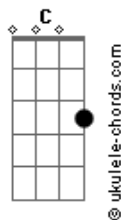

The Fray - Dead Wrong

Tom: G

Tuning- 1/2 step lower

By Mad Mart

Intro: - Em C G Bm x 2

Em C G D
If only I knew what I know
Em C G D
I'd make it a point to say so
Em C G D
To everyone that got me here
Em C G D
And everyone that made it

CHORUS
Em G D C Em C D
Clear I was dead wrong all along
Em G D C
You said it for my sake
Am C
That I would not lose my way
Am C
When I was astray ...

Em C G Bm

DO VERSE
I'm doing the best that I could.
Trying my best to be understood

Acordes

Maybe I'm changing slowly
I get out, turn around.....

Tabbed

CHORUS
Em G D C Em C D
Knew I was dead wrong all along
Em G D C
You said it for my sake
Am C Em
that I would not lose my way
Em G D C Em C D
When I was dead wrong all along

Am G Em x 3

Mine is not a new story
Mine is not a new story
Mine is nothing new

Am C Em

But it is for me

Solo: Em C G D x 4

Em G D C Em C D x 3 Em G D C C | Am C
x 2 | Am Em

So I was dead wrong all along
You said it for my sake
I don't, would not, lose my way...