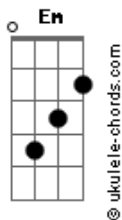

The Fray - Dead Wrong

Tom: G

Tuning- 1/2 step lower

By Mad Mart

Intro: - Em C G Bm x 2

Em C G D
If only I knew what I know
Em C G D
I'd make it a point to say so
Em C G D
To everyone that got me here
Em C G D
And everyone that made it

CHORUS
Em G D C Em C D
Clear I was dead wrong all along
Em G D C
You said it for my sake
Am C
That I would not lose my way
Am C
When I was astray ...

Em C G Bm

DO VERSE
I'm doing the best that I could.
Trying my best to be understood

Acordes

Maybe I'm changing slowly
I get out, turn around.....

Tabbed

CHORUS
Em G D C Em C D
Knew I was dead wrong all along
Em G D C
You said it for my sake
Am C Em
that I would not lose my way
Em G D C Em C D
When I was dead wrong all along

Am G Em x 3

Mine is not a new story
Mine is not a new story
Mine is nothing new

Am C Em

But it is for me

Solo: Em C G D x 4

Em G D C Em C D x 3 Em G D C C | Am C
x 2 | Am Em

So I was dead wrong all along
You said it for my sake
I don't, would not, lose my way...