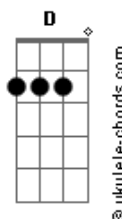

The Fray - Dead Wrong

Tom: G

Tuning- 1/2 step lower

By Mad Mart

Intro: - Em C G Bm x 2

Em C G D
If only I knew what I know
Em C G D
I'd make it a point to say so
Em C G D
To everyone that got me here
Em C G D
And everyone that made it

CHORUS
Em G D C Em C D
Clear I was dead wrong all along
Em G D C
You said it for my sake
Am C
That I would not lose my way
Am C
When I was astray ...

Em C G Bm

DO VERSE
I'm doing the best that I could.
Trying my best to be understood

Acordes

Maybe I'm changing slowly
I get out, turn around.....

Tabbed

CHORUS
Em G D C Em C D
Knew I was dead wrong all along
Em G D C
You said it for my sake
Am C Em
that I would not lose my way
Em G D C Em C D
When I was dead wrong all along

Am G Em x 3

Mine is not a new story
Mine is not a new story
Mine is nothing new

Am C Em

But it is for me

Solo: Em C G D x 4

Em G D C Em C D x 3 Em G D C C | Am C
x 2 | Am Em

So I was dead wrong all along
You said it for my sake
I don't, would not, lose my way...