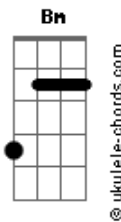

The Fray - Dead Wrong

Tom: G

Tuning- 1/2 step lower

By Mad Mart

Intro: - Em C G Bm x 2

Em C G D
If only I knew what I know
Em C G D
I'd make it a point to say so
Em C G D
To everyone that got me here
Em C G D
And everyone that made it

CHORUS
Em G D C Em C D
Clear I was dead wrong all along
Em G D C
You said it for my sake
Am C
That I would not lose my way
Am C
When I was astray ...

Em C G Bm

DO VERSE
I'm doing the best that I could.
Trying my best to be understood

Acordes

Maybe I'm changing slowly
I get out, turn around.....

Tabbed

CHORUS
Em G D C Em C D
Knew I was dead wrong all along
Em G D C
You said it for my sake
Am C Em
that I would not lose my way
Em G D C Em C D
When I was dead wrong all along

Am G Em x 3

Mine is not a new story
Mine is not a new story
Mine is nothing new

Am C Em

But it is for me

Solo: Em C G D x 4

Em G D C Em C D x 3 Em G D C C | Am C
x 2 | Am Em

So I was dead wrong all along
You said it for my sake
I don't, would not, lose my way...