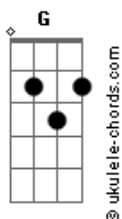

The Fray - Dead Wrong

Tom: G

Tuning- 1/2 step lower

By Mad Mart

Intro: - Em C G Bm x 2

Em C G D
If only I knew what I know
Em C G D
I'd make it a point to say so
Em C G D
To everyone that got me here
Em C G D
And everyone that made it

CHORUS
Em G D C Em C D
Clear I was dead wrong all along
Em G D C
You said it for my sake
Am C
That I would not lose my way
Am C
When I was astray ...

Em C G Bm

DO VERSE
I'm doing the best that I could.
Trying my best to be understood

Acordes

Maybe I'm changing slowly
I get out, turn around.....

Tabbed

CHORUS
Em G D C Em C D
Knew I was dead wrong all along
Em G D C
You said it for my sake
Am C Em
that I would not lose my way
Em G D C Em C D
When I was dead wrong all along

Am G Em x 3

Mine is not a new story
Mine is not a new story
Mine is nothing new

Am C Em

But it is for me

Solo: Em C G D x 4

Em G D C Em C D x 3 Em G D C C | Am C
x 2 | Am Em

So I was dead wrong all along
You said it for my sake
I don't, would not, lose my way...