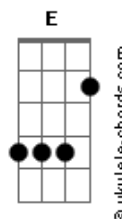

The Fray - Dead Wrong

Tom: G

Tuning- 1/2 step lower

By Mad Mart

Intro: - Em C G Bm x 2

Em C G D
If only I knew what I know
Em C G D
I'd make it a point to say so
Em C G D
To everyone that got me here
Em C G D
And everyone that made it

CHORUS
Em G D C Em C D
Clear I was dead wrong all along
Em G D C
You said it for my sake
Am C
That I would not lose my way
Am C
When I was astray ...

Em C G Bm

DO VERSE
I'm doing the best that I could.
Trying my best to be understood

Acordes

Maybe I'm changing slowly
I get out, turn around.....

Tabbed

CHORUS
Em G D C Em C D
Knew I was dead wrong all along
Em G D C
You said it for my sake
Am C Em
that I would not lose my way
Em G D C Em C D
When I was dead wrong all along