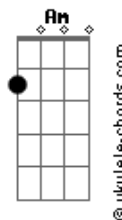

The Fray - Dead Wrong

Tom: G

Tuning- 1/2 step lower

By Mad Mart

Intro: - Em C G Bm x 2

Em C G D
If only I knew what I know
Em C G D
I'd make it a point to say so
Em C G D
To everyone that got me here
Em C G D
And everyone that made it

CHORUS
Em G D C Em C D
Clear I was dead wrong all along
Em G D C
You said it for my sake
Am C
That I would not lose my way
Am C
When I was astray ...

Em C G Bm

DO VERSE
I'm doing the best that I could.
Trying my best to be understood

Acordes

Maybe I'm changing slowly
I get out, turn around.....

Tabbed

CHORUS
Em G D C Em C D
Knew I was dead wrong all along
Em G D C
You said it for my sake
Am C Em
that I would not lose my way
Em G D C Em C D
When I was dead wrong all along

Am G Em x 3

Mine is not a new story
Mine is not a new story
Mine is nothing new

Am C Em

But it is for me

Solo: Em C G D x 4

Em G D C Em C D x 3 Em G D C C | Am C
x 2 | Am Em

So I was dead wrong all along
You said it for my sake
I don't, would not, lose my way...