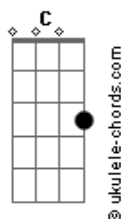

The Fray - Dead Wrong

Tom: G

Tuning- 1/2 step lower

By Mad Mart

Intro: - Em C G Bm x 2

Em C G D
If only I knew what I know
Em C G D
I'd make it a point to say so
Em C G D
To everyone that got me here
Em C G D
And everyone that made it

CHORUS
Em G D C Em C D
Clear I was dead wrong all along
Em G D C
You said it for my sake
Am C
That I would not lose my way
Am C
When I was astray ...

Em C G Bm

DO VERSE
I'm doing the best that I could.
Trying my best to be understood

Acordes

Maybe I'm changing slowly
I get out, turn around.....

Tabbed

CHORUS
Em G D C Em C D
Knew I was dead wrong all along
Em G D C
You said it for my sake
Am C Em
that I would not lose my way
Em G D C Em C D
When I was dead wrong all along

Am G Em x 3

Mine is not a new story
Mine is not a new story
Mine is nothing new

Am C Em

But it is for me

Solo: Em C G D x 4

Em G D C Em C D x 3 Em G D C C | Am C
x 2 | Am Em

So I was dead wrong all along
You said it for my sake
I don't, would not, lose my way...