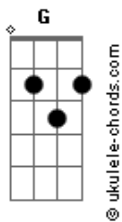

The Fray - Dead Wrong

Tom: G

Tuning- 1/2 step lower

By Mad Mart

Intro: - Em C G Bm x 2

Em C G D
If only I knew what I know
Em C G D
I'd make it a point to say so
Em C G D
To everyone that got me here
Em C G D
And everyone that made it

CHORUS
Em G D C Em C D
Clear I was dead wrong all along
Em G D C
You said it for my sake
Am C
That I would not lose my way
Am C
When I was astray ...

Em C G Bm

DO VERSE
I'm doing the best that I could.
Trying my best to be understood

Acordes

Maybe I'm changing slowly
I get out, turn around.....

Tabbed

CHORUS
Em G D C Em C D
Knew I was dead wrong all along
Em G D C
You said it for my sake
Am C Em
that I would not lose my way
Em G D C Em C D
When I was dead wrong all along

Am G Em x 3

Mine is not a new story
Mine is not a new story
Mine is nothing new

Am C Em

But it is for me

Solo: Em C G D x 4

Em G D C Em C D x 3 Em G D C C | Am C
x 2 | Am Em

So I was dead wrong all along
You said it for my sake
I don't, would not, lose my way...