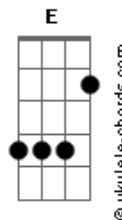

# The Fray - Dead Wrong

Tom: G

Tuning- 1/2 step lower

By Mad Mart

Intro: - Em C G Bm x 2

Em C G D  
If only I knew what I know  
Em C G D  
I'd make it a point to say so  
Em C G D  
To everyone that got me here  
Em C G D  
And everyone that made it

CHORUS  
Em G D C Em C D  
Clear I was dead wrong all along  
Em G D C  
You said it for my sake  
Am C  
That I would not lose my way  
Am C  
When I was astray ...

Em C G Bm

DO VERSE  
I'm doing the best that I could.  
Trying my best to be understood

## Acordes

Maybe I'm changing slowly  
I get out, turn around.....

Tabbed

CHORUS  
Em G D C Em C D  
Knew I was dead wrong all along  
Em G D C  
You said it for my sake  
Am C Em  
that I would not lose my way  
Em G D C Em C D  
When I was dead wrong all along