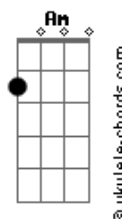

The Fray - Dead Wrong

Tom: G

Tuning- 1/2 step lower

By Mad Mart

Intro: - Em C G Bm x 2

Em C G D
If only I knew what I know
Em C G D
I'd make it a point to say so
Em C G D
To everyone that got me here
Em C G D
And everyone that made it

CHORUS
Em G D C Em C D
Clear I was dead wrong all along
Em G D C
You said it for my sake
Am C
That I would not lose my way
Am C
When I was astray ...

Em C G Bm

DO VERSE
I'm doing the best that I could.
Trying my best to be understood

Acordes

Maybe I'm changing slowly
I get out, turn around.....

Tabbed

CHORUS
Em G D C Em C D
Knew I was dead wrong all along
Em G D C
You said it for my sake
Am C Em
that I would not lose my way
Em G D C Em C D
When I was dead wrong all along

Am G Em x 3

Mine is not a new story
Mine is not a new story
Mine is nothing new

Am C Em

But it is for me

Solo: Em C G D x 4

Em G D C Em C D x 3 Em G D C C | Am C
x 2 | Am Em

So I was dead wrong all along
You said it for my sake
I don't, would not, lose my way...