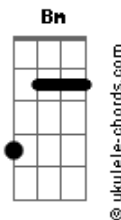

# The Fray - Dead Wrong

Tom: G

Tuning- 1/2 step lower

By Mad Mart

Intro: - Em C G Bm x 2

Em C G D  
If only I knew what I know  
Em C G D  
I'd make it a point to say so  
Em C G D  
To everyone that got me here  
Em C G D  
And everyone that made it

CHORUS  
Em G D C Em C D  
Clear I was dead wrong all along  
Em G D C  
You said it for my sake  
Am C  
That I would not lose my way  
Am C  
When I was astray ...

Em C G Bm

DO VERSE  
I'm doing the best that I could.  
Trying my best to be understood

## Acordes

Maybe I'm changing slowly  
I get out, turn around.....

Tabbed

CHORUS  
Em G D C Em C D  
Knew I was dead wrong all along  
Em G D C  
You said it for my sake  
Am C Em  
that I would not lose my way  
Em G D C Em C D  
When I was dead wrong all along