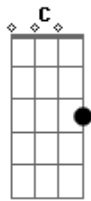

© ukulele-chords.com