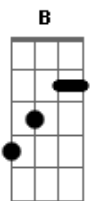

© ukulele-chords.com