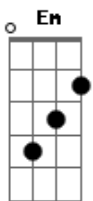

© ukulele-chords.com