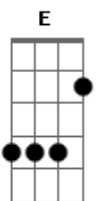

The Fratellis - Ella's In The Band

Tom: D

(intro) (4x)

(verse)

Baby's in the kitchen on the big black trombone

E E7
E A
I'm in the bedroom on the cursed phone
E E7

Everybody laughs when the band goes too slow

E D E E A
G E
I'm just finding my own way there, I lost my voice and I grew my hair
E E7 E E7

(verse)

E A
Well, brother John's long gone, keeps his nose clean
E E7

E A
He's sucking on a black and white TV screen
E E7

(refrão)

E D E
I'm just waiting on magic shoes

E A G E
Got three wee chords, and I just can't lose

E D E
I'm just finding my own way there

E A G E
Oh I lost my voice and I grew my hair

E D E
I'm just waiting on pigs to fly

E A G E
Got cold dead brains and a reason why

E D E
If I just didn't move half as slow

E A G E
I'd be your dog and your one man show

(E E7 E E7 E)

Acordes

© ukulele-chords.com

© ukulele-chords.com

© ukulele-chords.com