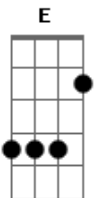

© ukulele-chords.com