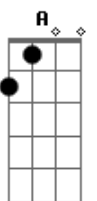

E A G E
Got cold dead brains and a reason why

E D E
If I just didn't move half as slow

E A G E
I'd be your dog and your one man show

(E E7 E E7 E)

Acordes

© ukulele-chords.com

© ukulele-chords.com

© ukulele-chords.com