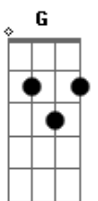

© ukulele-chords.com