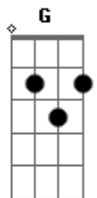

© ukulele-chords.com