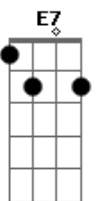

(refrão)

E D E
I'm just waiting on magic shoes

E A G E
Got three wee chords, and I just can't lose

E D E
I'm just finding my own way there

E A G E
Oh I lost my voice and I grew my hair

E D E
I'm just waiting on pigs to fly

E A G E
Got cold dead brains and a reason why

E D E
If I just didn't move half as slow

E A G E
I'd be your dog and your one man show

(E E7 E E7 E)

Acordes

© ukulele-chords.com

© ukulele-chords.com

© ukulele-chords.com