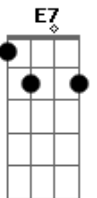

E A G E
Got cold dead brains and a reason why

E D E
If I just didn't move half as slow

E A G E
I'd be your dog and your one man show

(E E7 E E7 E)

Acordes

© ukulele-chords.com

© ukulele-chords.com

© ukulele-chords.com