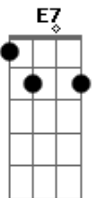

(refrão)

E D E
I'm just waiting on magic shoes

E A G E
Got three wee chords, and I just can't lose

E D E
I'm just finding my own way there

E A G E
Oh I lost my voice and I grew my hair

E D E
I'm just waiting on pigs to fly

E A G E
Got cold dead brains and a reason why

E D E
If I just didn't move half as slow

E A G E
I'd be your dog and your one man show

(E E7 E E7 E)

Acordes

© ukulele-chords.com

© ukulele-chords.com

© ukulele-chords.com