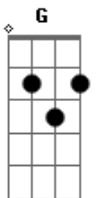

© ukulele-chords.com