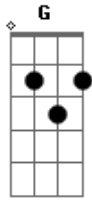

The Fratellis - B Movie Saga

Tom: D

F

```
E|-----|
B|-----|
G|--10--|
D|--10--|
A|---8--|
E|-----|
```

(riff)

A G F D D
A G F D F

Oh sweet Jesus could this be
My very own last stand
Lupe brown will marry me
It didn't work out as planned

G D
Oh yeah,
G D
well I never ever knew it could be so easy
G D
Oh yeah,
G D
well I never ever knew you could be so cruel

(riff)

(A G F D D A G F D F) (2x)

A
Well it's all so very simple
A
You don't have to get so deep
A
It's a racket for the lazy
A
I could do it in my sleep

G D
Oh yeah,
G D
well I never ever knew it could be so easy
G D
Oh yeah,

Acordes

© ukulele-chords.com

© ukulele-chords.com

© ukulele-chords.com

© ukulele-chords.com

© ukulele-chords.com