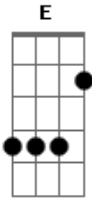

© ukulele-chords.com