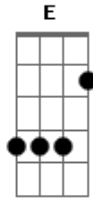

The Fratellis - B Movie Saga

Tom: D

F

```
E|-----|
B|-----|
G|--10--|
D|--10--|
A|---8--|
E|-----|
```

(riff)

A G F D D
A G F D F

Oh sweet Jesus could this be
My very own last stand
Lupe brown will marry me
It didn't work out as planned

G D
Oh yeah,
G D
well I never ever knew it could be so easy
G D
Oh yeah,
G D
well I never ever knew you could be so cruel

(riff)

(A G F D D A G F D F) (2x)

A
Well it's all so very simple
A
You don't have to get so deep
A
It's a racket for the lazy
A
I could do it in my sleep

G D
Oh yeah,
G D
well I never ever knew it could be so easy
G D
Oh yeah,

Acordes

© ukulele-chords.com

© ukulele-chords.com

© ukulele-chords.com

© ukulele-chords.com

© ukulele-chords.com