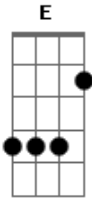

The Fratellis - B Movie Saga

Tom: D

F

```
E|-----|
B|-----|
G|--10--|
D|--10--|
A|---8--|
E|-----|
```

(riff)

A G F D D
A G F D F

Oh sweet Jesus could this be
My very own last stand
Lupe brown will marry me
It didn't work out as planned

G D
Oh yeah,
G D
well I never ever knew it could be so easy
G D
Oh yeah,
G D
well I never ever knew you could be so cruel

A G F D D
Well I would ride a thousand planes
A G F D F
You know I hate to fly
A G F D D
This would satisfy my brains
A G F D F
And give me half a reason why

G D
Oh yeah,
G D
well I never ever knew it could be so easy
G D
Oh yeah,
G D
well I never ever knew you could be so cruel

(riff)

(A G F D D A G F D F) (2x)

A
Well it's all so very simple
A
You don't have to get so deep
A
It's a racket for the lazy
A
I could do it in my sleep

G D
Oh yeah,
G D
well I never ever knew it could be so easy
G D
Oh yeah,

Acordes

© ukulele-chords.com

© ukulele-chords.com

© ukulele-chords.com

© ukulele-chords.com

© ukulele-chords.com