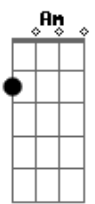

The Flowavers - By Your Side

tom:

Intro: F G C Am G

[Primeira Parte]

F When I'm by your side
 G Everything gets better C Am G
 F I feel lighter G C Am G
 I wake up for the life to live

[Pré-Refrão]

F I look up to the sky and see you G
 C I get in the ocean and I feel you Am G
 F You are my sunrise on a dark days G
 C When you look at me
 Am G My safe haven

[Refrão]

Dm F By your side Am
 Life is good G
 I can't see myself away from you
 Dm F I want you to be mine Am
 It's all about you G
 I can't see myself away from you
 (Dm F)

Am
 Ohhhh

Acordes

© ukulele-chords.com

© ukulele-chords.com

© ukulele-chords.com

© ukulele-chords.com

© ukulele-chords.com

G
 I can't see myself away from you

[Segunda Parte]

F I hear your whisper
 G Sweet voice oh my god C Am G
 F I'm vibing G C Am G
 In the frequency, I wanna be