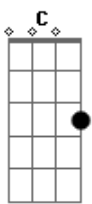

## Acordes

© ukulele-chords.com

© ukulele-chords.com

© ukulele-chords.com

© ukulele-chords.com

© ukulele-chords.com

G  
 I can't see myself away from you

[Segunda Parte]

[Refrão Final]

Dm F By your side Am  
 Life is good G  
 I can't see myself away from you  
 Dm F I want you to be mine Am  
 It's all about you G Dm F  
 I can't see myself away from you  
 Am  
 Ohhhh  
 G  
 I can't see myself away from you