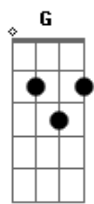

The Flowavers - By Your Side

tom:

Intro: F G C Am G

[Primeira Parte]

F When I'm by your side
 G Everything gets better C Am G
 F I feel lighter G C Am G
 I wake up for the life to live

[Pré-Refrão]

F I look up to the sky and see you G
 C I get in the ocean and I feel you Am G
 F You are my sunrise on a dark days G
 C When you look at me
 Am G My safe haven

[Refrão]

Dm F By your side Am
 Life is good G
 I can't see myself away from you
 Dm F I want you to be mine Am
 It's all about you G
 I can't see myself away from you
 (Dm F)

Am
 Ohhhh

Acordes

© ukulele-chords.com

© ukulele-chords.com

© ukulele-chords.com

© ukulele-chords.com

© ukulele-chords.com

G
 I can't see myself away from you

[Segunda Parte]

F I hear your whisper
 G Sweet voice oh my god C Am G
 F I'm vibing G C Am G
 In the frequency, I wanna be

[Pré-Refrão]

F I look up to the sky and see you G
 C I get in the ocean and I feel you Am G
 F You are my sunrise on a dark days G
 C When you look at me
 Am G My safe haven

[Refrão Final]

Dm F By your side Am
 Life is good G
 I can't see myself away from you
 Dm F I want you to be mine Am
 It's all about you G Dm F
 I can't see myself away from you
 Am
 Ohhhh
 G
 I can't see myself away from you