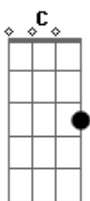

The Flowavers - By Your Side

tom:

Intro: F G C Am G

[Primeira Parte]

F When I'm by your side
 G Everything gets better C Am G
 F I feel lighter G
 I wake up for the life to live C Am G

[Pré-Refrão]

F I look up to the sky and see you G
 C I get in the ocean and I feel you Am G
 F You are my sunrise on a dark days G
 C When you look at me
 Am G My safe haven

[Refrão]

Dm F By your side Am
 Life is good G
 I can't see myself away from you
 Dm F I want you to be mine Am
 It's all about you G
 I can't see myself away from you
 (Dm F)

Am
 Ohhhh

Acordes

© ukulele-chords.com

© ukulele-chords.com

© ukulele-chords.com

© ukulele-chords.com

© ukulele-chords.com

G
 I can't see myself away from you

[Segunda Parte]

F I hear your whisper
 G Sweet voice oh my god C Am G
 F I'm vibing G
 In the frequency, I wanna be C Am G