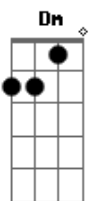

The Flowavers - By Your Side

tom:

Intro: F G C Am G

[Primeira Parte]

F When I'm by your side
 G Everything gets better C Am G
 F I feel lighter G
 I wake up for the life to live C Am G

[Pré-Refrão]

F I look up to the sky and see you G
 C I get in the ocean and I feel you Am G
 F You are my sunrise on a dark days G
 C When you look at me
 Am G My safe haven

[Refrão]

Dm F By your side Am
 Life is good G
 I can't see myself away from you
 Dm F I want you to be mine Am
 It's all about you G
 I can't see myself away from you
 (Dm F)

Am
 Ohhhh

Acordes

© ukulele-chords.com

© ukulele-chords.com

© ukulele-chords.com

© ukulele-chords.com

© ukulele-chords.com

G
 I can't see myself away from you

[Segunda Parte]

F I hear your whisper
 G Sweet voice oh my god C Am G
 F I'm vibing G
 In the frequency, I wanna be C Am G