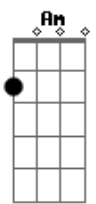

The Flowavers - By Your Side

tom:

Intro: F G C Am G

[Primeira Parte]

F When I'm by your side
G Everything gets better C Am G
F I feel lighter G C Am G
I wake up for the life to live

[Pré-Refrão]

F I look up to the sky and see you G
C I get in the ocean and I feel you Am G
F You are my sunrise on a dark days G
C When you look at me
Am G My safe haven

[Refrão]

Dm F By your side Am
Life is good G
I can't see myself away from you
Dm F I want you to be mine Am
It's all about you G
I can't see myself away from you
(Dm F)

Am
Ohhhh

Acordes

© ukulele-chords.com