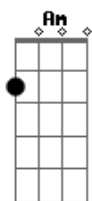

The Flowavers - By Your Side

tom:

Intro: F G C Am G

[Primeira Parte]

F When I'm by your side
 G Everything gets better C Am G
 F I feel lighter G
 I wake up for the life to live C Am G

[Pré-Refrão]

F I look up to the sky and see you G
 C I get in the ocean and I feel you Am G
 F You are my sunrise on a dark days G
 C When you look at me
 Am G My safe haven

[Refrão]

Dm F By your side Am
 Life is good G
 I can't see myself away from you
 Dm F I want you to be mine Am
 It's all about you G
 I can't see myself away from you
 (Dm F)

Am
 Ohhhh

Acordes

© ukulele-chords.com

© ukulele-chords.com

© ukulele-chords.com

© ukulele-chords.com

© ukulele-chords.com

G
 I can't see myself away from you

[Segunda Parte]

F I hear your whisper
 G Sweet voice oh my god C Am G
 F I'm vibing G
 In the frequency, I wanna be C Am G