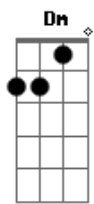

The Flowavers - By Your Side

tom:

Intro: F G C Am G

[Primeira Parte]

F When I'm by your side
 G Everything gets better C Am G
 F I feel lighter G C Am G
 I wake up for the life to live

[Pré-Refrão]

F I look up to the sky and see you G
 C I get in the ocean and I feel you Am G
 F You are my sunrise on a dark days G
 C When you look at me
 Am G My safe haven

[Refrão]

Dm F By your side Am
 Life is good G
 I can't see myself away from you
 Dm F I want you to be mine Am
 It's all about you G
 I can't see myself away from you
 (Dm F)

Am
 Ohhhh

Acordes

© ukulele-chords.com

© ukulele-chords.com

© ukulele-chords.com

© ukulele-chords.com

© ukulele-chords.com

G
 I can't see myself away from you

[Segunda Parte]

F I hear your whisper
 G Sweet voice oh my god C Am G
 F I'm vibing G C Am G
 In the frequency, I wanna be