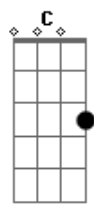

The Flowavers - By Your Side

tom:

Intro: F G C Am G

[Primeira Parte]

F When I'm by your side
 G Everything gets better C Am G
 F I feel lighter G C Am G
 I wake up for the life to live

[Pré-Refrão]

F I look up to the sky and see you G
 C I get in the ocean and I feel you Am G
 F You are my sunrise on a dark days G
 C When you look at me
 Am G My safe haven

[Refrão]

Dm F By your side Am
 Life is good G
 I can't see myself away from you
 Dm F I want you to be mine Am
 It's all about you G
 I can't see myself away from you
 (Dm F)

Am
 Ohhhh

Acordes

© ukulele-chords.com

© ukulele-chords.com

© ukulele-chords.com

© ukulele-chords.com

© ukulele-chords.com

G
 I can't see myself away from you

[Segunda Parte]

F I hear your whisper
 G Sweet voice oh my god C Am G
 F I'm vibing G C Am G
 In the frequency, I wanna be