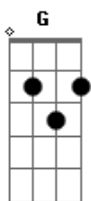

The Flowavers - By Your Side

tom:

Intro: F G C Am G

[Primeira Parte]

F When I'm by your side
 G Everything gets better C Am G
 F I feel lighter G
 I wake up for the life to live C Am G

[Pré-Refrão]

F I look up to the sky and see you G
 C I get in the ocean and I feel you Am G
 F You are my sunrise on a dark days G
 C When you look at me
 Am G My safe haven

[Refrão]

Dm F By your side Am
 Life is good G
 I can't see myself away from you
 Dm F I want you to be mine Am
 It's all about you G
 I can't see myself away from you
 (Dm F)

Am
 Ohhhh

Acordes

© ukulele-chords.com

© ukulele-chords.com

© ukulele-chords.com

© ukulele-chords.com

© ukulele-chords.com

G
 I can't see myself away from you

[Segunda Parte]

F I hear your whisper
 G Sweet voice oh my god C Am G
 F I'm vibing G
 In the frequency, I wanna be C Am G

[Pré-Refrão]

F I look up to the sky and see you G
 C I get in the ocean and I feel you Am G
 F You are my sunrise on a dark days G
 C When you look at me
 Am G My safe haven

[Refrão Final]

Dm F By your side Am
 Life is good G
 I can't see myself away from you
 Dm F I want you to be mine Am
 It's all about you G
 I can't see myself away from you Dm F
 Am
 Ohhhh
 G
 I can't see myself away from you