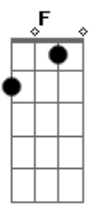

The Flowavers - By Your Side

tom:

Intro: F G C Am G

[Primeira Parte]

F When I'm by your side
 G Everything gets better C Am G
 F I feel lighter G C Am G
 I wake up for the life to live

[Pré-Refrão]

F I look up to the sky and see you G
 C I get in the ocean and I feel you Am G
 F You are my sunrise on a dark days G
 C When you look at me
 Am G My safe haven

[Refrão]

Dm F By your side Am
 Life is good G
 I can't see myself away from you
 Dm F I want you to be mine Am
 It's all about you G
 I can't see myself away from you
 (Dm F)

Am
 Ohhhh

Acordes

© ukulele-chords.com

© ukulele-chords.com

© ukulele-chords.com

© ukulele-chords.com

© ukulele-chords.com

G
 I can't see myself away from you

[Segunda Parte]

F I hear your whisper
 G Sweet voice oh my god C Am G
 F I'm vibing G C Am G
 In the frequency, I wanna be