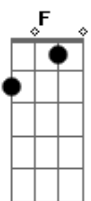

The Flowavers - By Your Side

tom:

Intro: F G C Am G

[Primeira Parte]

F When I'm by your side
 G Everything gets better C Am G
 F I feel lighter G
 I wake up for the life to live C Am G

[Pré-Refrão]

F I look up to the sky and see you G
 C I get in the ocean and I feel you Am G
 F You are my sunrise on a dark days G
 C When you look at me
 Am G My safe haven

[Refrão]

Dm F By your side Am
 Life is good G
 I can't see myself away from you
 Dm F I want you to be mine Am
 It's all about you G
 I can't see myself away from you
 (Dm F)

Am
 Ohhhh

Acordes

© ukulele-chords.com

© ukulele-chords.com

© ukulele-chords.com

© ukulele-chords.com

© ukulele-chords.com

G
 I can't see myself away from you

[Segunda Parte]

F I hear your whisper
 G Sweet voice oh my god C Am G
 F I'm vibing G
 In the frequency, I wanna be C Am G