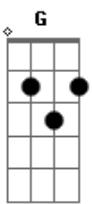

© ukulele-chords.com