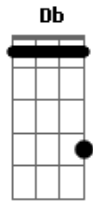

© ukulele-chords.com