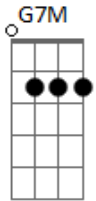

© ukulele-chords.com