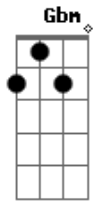

## Acordes

© ukulele-chords.com

© ukulele-chords.com

© ukulele-chords.com

© ukulele-chords.com

© ukulele-chords.com

© ukulele-chords.com

Gbm Bm  
To appreciate the beauty they're killing  
The beauty they're busy killing

( B B B )  
( B B B )

B B B  
If the sun going down  
B B B  
Can make me cry  
B B B  
Why should I  
B B B  
Why should I

A  
Why should I not like the way i am?

( B B B )  
( B B B )

G7M A  
My feelings are hurt so easily  
Gbm Bm  
That is the price that I I pay  
G7M A  
The price that I do pay