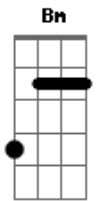

The Field Mice - Sensitive

tom:

Db (forma dos acordes no tom de B)

Capostrate na 2ª casa

Intro: B B B

B B B
B B B
B B B A

B B B
We all need to feel safe
B B B
Then that's taken away
B B B
Sometimes I want to return
B B B
Return to before

Acordes

© ukulele-chords.com

© ukulele-chords.com

© ukulele-chords.com

© ukulele-chords.com

© ukulele-chords.com

© ukulele-chords.com

Gbm Bm
To appreciate the beauty they're killing
The beauty they're busy killing

(B B B)
(B B B)

B B B
If the sun going down
B B B
Can make me cry
B B B
Why should I
B B B
Why should I

A
Why should I not like the way i am?

(B B B)
(B B B)

G7M A
My feelings are hurt so easily
Gbm Bm
That is the price that I I pay
G7M A
The price that I do pay