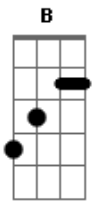

The Field Mice - Sensitive

tom:

Db (forma dos acordes no tom de B)

Capostrate na 2ª casa

Intro: B B B

B B B
B B B
B B B A

B B B
We all need to feel safe
B B B
Then that's taken away
B B B
Sometimes I want to return
B B B
Return to before

A
The trouble began that time of no fear

(B B B)
(B B B)

B B B
By showing you I'm
B B B
Sensitive
B B B
You do risk
B B B
Being crucified
A
Crucified by those you are unlike

(B B B)
(B B B)

G7M A
My feelings are hurt so easily
Gbm Bm
That is the price that I I pay
G7M A
The price that I do pay

Acordes

© ukulele-chords.com