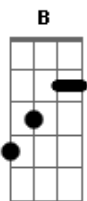

The Field Mice - Sensitive

tom:

Capostrate na 2ª casa Db (forma dos acordes no tom de B)

Intro: B B B

B B B
B B B
B B B A

B B B
We all need to feel safe
B B B
Then that's taken away
B B B
Sometimes I want to return
B B B

Return to before
A
The trouble began that time of no fear

(B B B)
(B B B)

B B B
By showing you I'm
B B B
Sensitive
B B B
You do risk
B B B
Being crucified
A
Crucified by those you are unlike

(B B B)
(B B B)

G7M A
My feelings are hurt so easily
Gbm Bm
That is the price that I I pay
G7M A
The price that I do pay

Acordes

© ukulele-chords.com