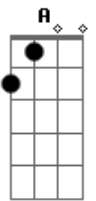

The Field Mice - Sensitive

tom:

Db (forma dos acordes no tom de B)

Capostrate na 2ª casa

Intro: B B B

B B B
B B B
B B B A

B B B
We all need to feel safe
B B B
Then that's taken away
B B B
Sometimes I want to return
B B B
Return to before

Acordes

© ukulele-chords.com

© ukulele-chords.com

© ukulele-chords.com

© ukulele-chords.com

© ukulele-chords.com

© ukulele-chords.com

Gbm Bm
To appreciate the beauty they're killing
The beauty they're busy killing

(B B B)
(B B B)

B B B
If the sun going down
B B B
Can make me cry
B B B
Why should I
B B B
Why should I

A
Why should I not like the way i am?

(B B B)
(B B B)

G7M A
My feelings are hurt so easily
Gbm Bm
That is the price that I I pay
G7M A
The price that I do pay