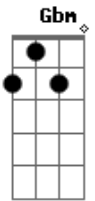

The Field Mice - Sensitive

tom:

Db (forma dos acordes no tom de B)

Capostrate na 2ª casa

Intro: B B B

B B B
B B B
B B B A

B B B
We all need to feel safe
B B B
Then that's taken away
B B B
Sometimes I want to return
B B B
Return to before

Acordes

© ukulele-chords.com

© ukulele-chords.com

© ukulele-chords.com

© ukulele-chords.com

© ukulele-chords.com

© ukulele-chords.com

Gbm Bm
To appreciate the beauty they're killing
The beauty they're busy killing

(B B B)
(B B B)

B B B
If the sun going down
B B B
Can make me cry
B B B
Why should I
B B B
Why should I

A
Why should I not like the way i am?

(B B B)
(B B B)

G7M A
My feelings are hurt so easily
Gbm Bm
That is the price that I I pay
G7M A
The price that I do pay