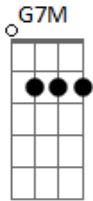

© ukulele-chords.com