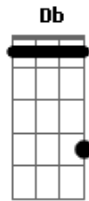

© ukulele-chords.com