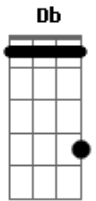

© ukulele-chords.com