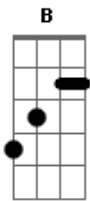

The Field Mice - Sensitive

tom:

Db (forma dos acordes no tom de B)

Capostrate na 2ª casa

Intro: B B B

B B B
B B B
B B B A

B B B
We all need to feel safe
B B B
Then that's taken away
B B B
Sometimes I want to return
B B B
Return to before

A
The trouble began that time of no fear

(B B B)
(B B B)

B B B
By showing you I'm
B B B
Sensitive
B B B
You do risk
B B B
Being crucified
A
Crucified by those you are unlike

(B B B)
(B B B)

G7M A
My feelings are hurt so easily
Gbm Bm
That is the price that I I pay
G7M A
The price that I do pay

Acordes

© ukulele-chords.com