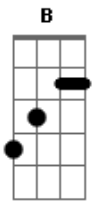

# The Field Mice - Sensitive

tom:

Db (forma dos acordes no tom de B)

Capostrate na 2ª casa

Intro: B B B

B B B  
B B B  
B B B A

B B B  
We all need to feel safe  
B B B  
Then that's taken away  
B B B  
Sometimes I want to return  
B B B  
Return to before

A  
The trouble began that time of no fear

( B B B )  
( B B B )

B B B  
By showing you I'm  
B B B  
Sensitive  
B B B  
You do risk  
B B B  
Being crucified  
A  
Crucified by those you are unlike

( B B B )  
( B B B )

G7M A  
My feelings are hurt so easily  
Gbm Bm  
That is the price that I I pay  
G7M A  
The price that I do pay