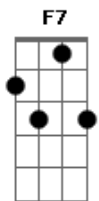

The Fevers - Oh Me Oh My

Tom: F
Intro: C F C F

C F7
to make you laugh I'd play the fool for you,
C F7
although the people turn and stare.
Bb C F Dm
i'd give my everything to keep you girl
Bbm Db C
it breaks my heart when you're not there.
C F7
i'll stage a ballet on a table top,
C F7
command performance finger size.
Bb C F Dm
and do I have no tune my show won't flop,
Bbm Db C
I'll find the music in your eyes.

Bb C
oh me oh my
F Am Dm C
i'm a fool for you baby.
Bb C
oh me oh my,
F Am Dm C
when I'm crazy, when Im crazy crazy
Bb C
oh me oh my
F Am Dm C
i'm a fool for you baby
Gm Bb C

let your love light shine on me.

C F7
we'll blow a genie from a cigarette,
C F7
we'll take a magic carpet ride,
Bb C F Dm
we'll tell our smoky friends now don't forget
Bbm Db C
you must keep us side by side,
Bb C
oh me oh my
F Am Dm C
i'm a fool for you baby.
Bb C
oh me oh my,
F Am Dm C
yess I'm crazy, yess I'm crazy
Bb C
oh me oh my
F Am Dm C
I'm a fool for you baby
Gm Bb C
just let your love light shine on me.

Bb C
oh me oh my
F Am Dm C
i'm a fool for you baby.
Bb C
oh me oh my,
F Am Dm C
when I'm crazy, when Im crazy crazy.....

Acordes

© ukulele-chords.com

© ukulele-chords.com

© ukulele-chords.com

© ukulele-chords.com