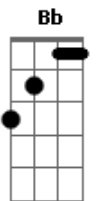

The Fevers - Oh Me Oh My

Tom: F
Intro: C F C F

C F7
to make you laugh I'd play the fool for you,
C F7
although the people turn and stare.
Bb C F Dm
i'd give my everything to keep you girl
Bbm Db C
it breaks my heart when you're not there.
C F7
i'll stage a ballet on a table top,
C F7
command performance finger size.
Bb C F Dm
and do I have no tune my show won't flop,
Bbm Db C
I'll find the music in your eyes.

Bb C
oh me oh my
F Am Dm C
i'm a fool for you baby.
Bb C
oh me oh my,
F Am Dm C
when I'm crazy, when Im crazy crazy
Bb C
oh me oh my
F Am Dm C
i'm a fool for you baby
Gm Bb C

let your love light shine on me.

C F7
we'll blow a genie from a cigarette,
C F7
we'll take a magic carpet ride,
Bb C F Dm
we'll tell our smoky friends now don't forget
Bbm Db C
you must keep us side by side,
Bb C
oh me oh my
F Am Dm C
i'm a fool for you baby.
Bb C
oh me oh my,
F Am Dm C
yess I'm crazy, yess I'm crazy
Bb C
oh me oh my
F Am Dm C
I'm a fool for you baby
Gm Bb C
just let your love light shine on me.

Bb C
oh me oh my
F Am Dm C
i'm a fool for you baby.
Bb C
oh me oh my,
F Am Dm C
when I'm crazy, when Im crazy crazy.....

Acordes

© ukulele-chords.com

© ukulele-chords.com

© ukulele-chords.com

© ukulele-chords.com