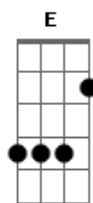

© ukulele-chords.com