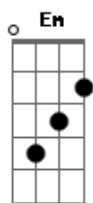

The Editors - No Sound But The Wind

Tom: A

(com acordes na forma de Capotraste na 2ª casa

Intro: C C C C Em Em Em Em
D D D D G G G D

Verso 1

C Em
We can never go home
D G (D)
We no longer have one
C Em
I'll help you carry the load
D G (D)
I'll carry you in my arms

VERSE 2

C Em
If I say: Shut your eyes!
D G (D)
If I say: Look away!
C Em
Bury your face in my shoulder
D G (D)
Think of a birthday
C Em
The things you put in your head
D G (D)

G)

They won't stay here forever
C Em
Our blood is cold and we're alone, love
D G (D)
But I'm alone with you

C C C C Em Em Em Em
D D D D G G G D

BRIDGE

C Em
If I say: Shut your eyes!
D G (D)
If I say: Shut your eyes!
C Em
Bury me in surprise
D G (D)
When I say: Shut your eyes!, I ...

C Em D G (D)
Oh ...
C Em D G (D)
Oh ...

CHORUS

C G
Help me to carry the fire
Em C
We will keep it alight together
C G
Help me to carry the fire
Em C
It will light our way forever

Acordes

© ukulele-chords.com

© ukulele-chords.com

© ukulele-chords.com