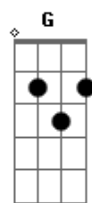

© ukulele-chords.com