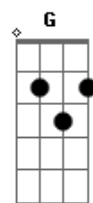

© ukulele-chords.com