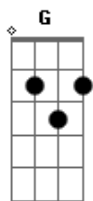

Eagles - You Are Not Alone

Tom: C

(intro) C G Am

C G Am
 Say goodbye to all your pain and sorrow

Dm G Am
 Say goodbye to all those lonely nights

Dm F G Am C
 Say goodbye to all your blue tomorrows

Now you're standing in the light

C G Am
 You're not alone

C G Am
 Never thought I'd find the road to freedom

Dm F G
 Never thought I'd see you smile again

Dm F G
 Never thought I'd have the chance to tell you

That I will always be your friend

(refrão)

F C F
 You are not alone

You're not alone

(final) C G Am (4x)

Acordes

© ukulele-chords.com

© ukulele-chords.com

© ukulele-chords.com