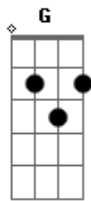

Eagles - You Are Not Alone

Tom: C

(intro) C G Am

C G Am
 Say goodbye to all your pain and sorrow

Dm G Am
 Say goodbye to all those lonely nights

Dm F G Am C
 Say goodbye to all your blue tomorrows

Now you're standing in the light

You're not alone

C G Am
 Never thought I'd find the road to freedom

Dm F G
 Never thought I'd see you smile again

Dm F G
 Never thought I'd have the chance to tell you
 That I will always be your friend

(refrão)

F C F
 You are not alone

You're not alone

(final) C G Am (4x)

Acordes

© ukulele-chords.com

© ukulele-chords.com

© ukulele-chords.com

© ukulele-chords.com