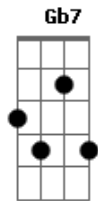

Eagles - Train Leaves Here This Mornin'

Tom: B

(Gene Clark / Bernie Leadon)

E E E E E E E

-VERSE 1-

E I lost ten points just for bein' in the right place D
B7 E E E

At exactly the wrong time,

E I looked right at the facts there but I may D
B7 E E E

As well have been completely blind

Dbm So if you see me walkin' all alone, Gb7

Don't look back; I'm just on my way back home Gb7

-CHORUS-

F7M E There's a train leaves here this mornin', I don't know

B7 E What I might be on

-VERSE 2-

E She signed me to a contract, baby said D
B7 E E E

It would all be so lifelong

E I looked around then for a reason when there wasn't D
B7 E Something more to blame it on

Dbm But if time makes a diff'rence while we're gone, Gb7

Dbm Tell me now and I won't be hangin' on Gb7

(CHORUS)

-VERSE 3-

E Thirteen-twenty North Columbus was the address D
B7 E E E

E That I wrote down on my sleeve,

E I don't know just what she wanted might have been D
B7 E

That it was gettin' time to leave

Dbm D And I watched as the smokeer passed it on, Gb7

Dbm And I laughed when the joker said, "Lead on" Gb7

(CHORUS)

E There's a train leaves here this mornin', I don't know D
B7 Eb E E

What I might be on _____

Acordes

© ukulele-chords.com

© ukulele-chords.com

© ukulele-chords.com

© ukulele-chords.com

© ukulele-chords.com

© ukulele-chords.com

© ukulele-chords.com

© ukulele-chords.com