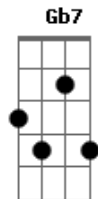

© ukulele-chords.com