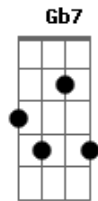

© ukulele-chords.com