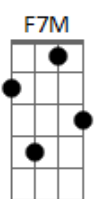

Eagles - Train Leaves Here This Mornin'

Tom: B

(Gene Clark / Bernie Leadon)

E E E E E E E

-VERSE 1-

E I lost ten points just for bein' in the right place D
B7 E E E

At exactly the wrong time,

E I looked right at the facts there but I may D
B7 E E E

As well have been completely blind

Dbm So if you see me walkin' all alone, Gb7

Don't look back; I'm just on my way back home Gb7

-CHORUS-

F7M E There's a train leaves here this mornin', I don't know

B7 E What I might be on

(CHORUS)

-VERSE 3-

E Thirteen-twenty North Columbus was the address D
B7 E E E

That I wrote down on my sleeve,

E I don't know just what she wanted might have been D
B7 E

That it was gettin' time to leave

Dbm D And I watched as the smokeer passed it on, Gb7
Dbm Gb7

And I laughed when the joker said, "Lead on"

(CHORUS)

E There's a train leaves here this mornin', I don't know D
B7 Eb E E

What I might be on _____

Acordes

© ukulele-chords.com

© ukulele-chords.com

© ukulele-chords.com