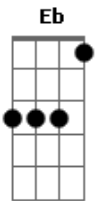

© ukulele-chords.com