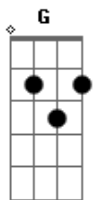

Tom: C

(intro 2x) Cm C Cm C Fm Fm Fm Fm

(verso)

C Fm
Every night, I'm lyin in bed holdin you close in my dreams

C F
Thinkin about all the things that we said

F
and comin apart at the seams

Em Dm Em F
We tried to talk it over but the words come out too rough

C Fm C G G7 G C

G7
I know you were tryin to give me the best of your love

(verso 2)

C Fm
Beautiful faces and loud empty places look at the way that we live

C F
Wastin our time on cheap talk and wine left us so little to give

Em Dm
That same old crowd was like a cold dark cloud

Em F
That we could never rise above

C Fm C
But here in my heart I give you the best of my love

(refrão)

G C F
Whoa sweet darlin you get the best of my love, you get the best of my love

G C F
Whoa sweet darlin you get the best of my love, you get the

best of my love

(ponte)

Fm Cm
Oo, I'm going back in time an its a sweet dream

Fm
It was a quiet night and I would be alright

Dm G7
if I could go on sleeping

(verso 3)

C Fm
But every morning I wake up and worry whats gonna happen today

C F
You see it your way and I see it mine but we both see it slippin away

Em Dm Em
You know we always had each other baby, I guess that wasn't enough

C Fm C G
G7 G G7
Oh, Oh but here in my heart I give you the best of my love

(refrão 2x)

C F Cm
Whoa, sweet darlin you get the best of my love, the best of my love

F Cm
Sweet Darlin, you get the best of my love, the best of my love

F
Sweet Darlin, every night and day, you get the best of my love

you get the best of my love

Cm F
Oh, sweet darlin, oh you get the best of my love

Acordes

© ukulele-chords.com