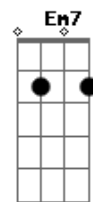

© ukulele-chords.com