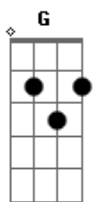

Tom: C

(intro 2x) Cm7 C Cm7 C Fm7 Fm7 Fm7 Fm7

(verso)

C Every night, I'm lyin in bed holdin you close in my dreams

C Thinkin about all the things that we said

F and comin apart at the seams

Em7 We tried to talk it over but the words come out too rough

C G7 I know you were tryin to give me the best of your love

(verso 2)

C Beautiful faces and loud empty places look at the way that we live

C Wastin our time on cheap talk and wine left us so little to give

Em7 That same old crowd was like a cold dark cloud

Em7 That we could never rise above

C But here in my heart I give you the best of my love

(refrão)

G C Whoa sweet darlin you get the best of my love, you get the best of my love

G C Whoa sweet darlin you get the best of my love, you get the

best of my love

(ponte)

Fm Cm7 Oo, I'm going back in time an its a sweet dream

Fm It was a quiet night and I would be alright

Dm7 G7 if I could go on sleeping

(verso 3)

C Fm7 But every morning I wake up and worry whats gonna happen today

C F You see it your way and I see it mine but we both see it slippin away

Em7 Dm7 Em7 You know we always had each other baby, I guess that wasn't enough

C G7 G G7 Fm7 C G Oh, Oh but here in my heart I give you the best of my love

(refrão 2x)

C F Cm7 Whoa, sweet darlin you get the best of my love, the best of my love

Cm7 F Sweet Darlin, you get the best of my love, the best of my love

Sweet Darlin, every night and day, you get the best of my love

you get the best of my love

Cm7 F Oh, sweet darlin, oh you get the best of my love

Acordes

© ukulele-chords.com