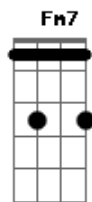

C G7 G G7 Fm7 C G Oh, Oh but here in my heart I give you the best of my love

(refrão 2x)

C F Cm7 Whoa, sweet darlin you get the best of my love, the best of my love

Cm7 F Sweet Darlin, you get the best of my love, the best of my love

Sweet Darlin, every night and day, you get the best of my love

you get the best of my love

Cm7 F Oh, sweet darlin, oh you get the best of my love

Acordes

© ukulele-chords.com

© ukulele-chords.com

© ukulele-chords.com