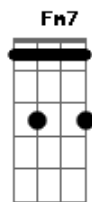

Sweet Darlin, every night and day, you get the best of my love

you get the best of my love

Cm7 F
Oh, sweet darlin, oh you get the best of my love

Acordes

© ukulele-chords.com

© ukulele-chords.com

© ukulele-chords.com