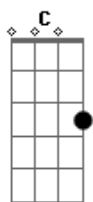

Sweet Darlin, every night and day, you get the best of my love

you get the best of my love

Cm7 F
Oh, sweet darlin, oh you get the best of my love

Acordes

© ukulele-chords.com

© ukulele-chords.com

© ukulele-chords.com