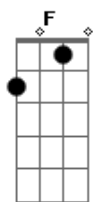

© ukulele-chords.com