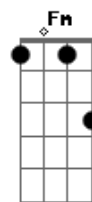

© ukulele-chords.com