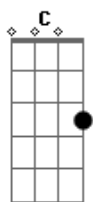

C G7 G G7 Fm7 C G Oh, Oh but here in my heart I give you the best of my love

(refrão 2x)

C F Cm7 Whoa, sweet darlin you get the best of my love, the best of my love

Cm7 F Sweet Darlin, you get the best of my love, the best of my love

Sweet Darlin, every night and day, you get the best of my love

you get the best of my love

Cm7 F Oh, sweet darlin, oh you get the best of my love

Acordes

© ukulele-chords.com

© ukulele-chords.com

© ukulele-chords.com