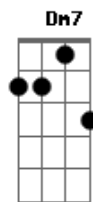

© ukulele-chords.com