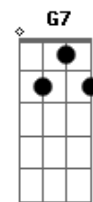

© ukulele-chords.com