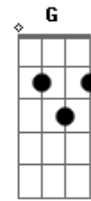

© ukulele-chords.com