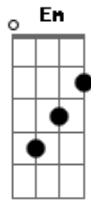

G7
 It was a quiet night and I would be all right if I could go on sleeping
 You see it your way, and I see it mine, but we both see it slipping away

Dm G7 Dm Dm Em Em
 Thinking about all the things that we said, and coming apart at the seams
 We try to talk it over, but the words come out too rough
 I know you were trying to give me the best of your love

C C Dm G
 Oh-oh-oh ohhhh, sweet darlin', you get the best of my love
 Oh-oh-oh ohhhh, sweet darlin', you get the best of my love

Acordes

© ukulele-chords.com

© ukulele-chords.com

© ukulele-chords.com

© ukulele-chords.com