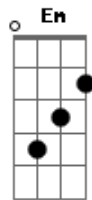

(end on) Em

CHORDS:

C 3x2013
Am7 3x0213
G 30212x

Acordes

© ukulele-chords.com

© ukulele-chords.com

© ukulele-chords.com

© ukulele-chords.com

© ukulele-chords.com

© ukulele-chords.com

© ukulele-chords.com

© ukulele-chords.com

© ukulele-chords.com

© ukulele-chords.com

Electric Part
GUITAR 2
(clean electric)
Intro: play this twice:

1 1 1