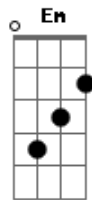

CHORDS:

C 3x2013
Am7 3x0213
G 30212x

Acordes

© ukulele-chords.com

© ukulele-chords.com

© ukulele-chords.com

© ukulele-chords.com

© ukulele-chords.com

© ukulele-chords.com

© ukulele-chords.com

© ukulele-chords.com

© ukulele-chords.com

© ukulele-chords.com

Electric Part
GUITAR 2
(clean electric)
Intro: play this twice:

1 1 1

road...