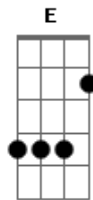

(end on) Em

CHORDS:

C 3x2013
Am7 3x0213
G 30212x

Acordes

© ukulele-chords.com

© ukulele-chords.com

© ukulele-chords.com

© ukulele-chords.com

© ukulele-chords.com

© ukulele-chords.com

© ukulele-chords.com

© ukulele-chords.com

© ukulele-chords.com

© ukulele-chords.com

Electric Part
GUITAR 2
(clean electric)
Intro: play this twice:

1 1 1