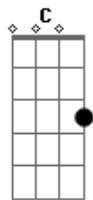

CHORDS:

C 3x2013
Am7 3x0213
G 30212x

Acordes

© ukulele-chords.com

© ukulele-chords.com

© ukulele-chords.com

© ukulele-chords.com

© ukulele-chords.com

© ukulele-chords.com

© ukulele-chords.com

© ukulele-chords.com

© ukulele-chords.com

© ukulele-chords.com

Electric Part
GUITAR 2
(clean electric)
Intro: play this twice:

1 1 1

road...