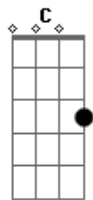

(end on) Em

CHORDS:

C 3x2013
Am7 3x0213
G 30212x

Acordes

© ukulele-chords.com

© ukulele-chords.com

© ukulele-chords.com

© ukulele-chords.com

© ukulele-chords.com

© ukulele-chords.com

© ukulele-chords.com

© ukulele-chords.com

© ukulele-chords.com

© ukulele-chords.com

Electric Part
GUITAR 2
(clean electric)
Intro: play this twice:

1 1 1