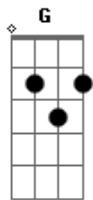

(end on) Em

CHORDS:

C 3x2013
Am7 3x0213
G 30212x

Acordes

© ukulele-chords.com

© ukulele-chords.com

© ukulele-chords.com

© ukulele-chords.com

© ukulele-chords.com

© ukulele-chords.com

© ukulele-chords.com

© ukulele-chords.com

© ukulele-chords.com

© ukulele-chords.com

Electric Part
GUITAR 2
(clean electric)
Intro: play this twice:

1 1 1