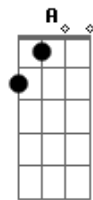

(end on) Em

CHORDS:

C 3x2013
Am7 3x0213
G 30212x

Acordes

© ukulele-chords.com

© ukulele-chords.com

© ukulele-chords.com

© ukulele-chords.com

© ukulele-chords.com

© ukulele-chords.com

© ukulele-chords.com

© ukulele-chords.com

© ukulele-chords.com

© ukulele-chords.com

Electric Part
GUITAR 2
(clean electric)
Intro: play this twice:

1 1 1