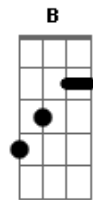

(end on) Em

CHORDS:

C 3x2013
Am7 3x0213
G 30212x

Acordes

© ukulele-chords.com

© ukulele-chords.com

© ukulele-chords.com

© ukulele-chords.com

© ukulele-chords.com

© ukulele-chords.com

© ukulele-chords.com

© ukulele-chords.com

© ukulele-chords.com

© ukulele-chords.com

Electric Part
GUITAR 2
(clean electric)
Intro: play this twice:

1 1 1