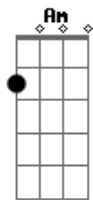

(end on) Em

CHORDS:

C 3x2013
Am7 3x0213
G 30212x

Acordes

© ukulele-chords.com

© ukulele-chords.com

© ukulele-chords.com

© ukulele-chords.com

© ukulele-chords.com

© ukulele-chords.com

© ukulele-chords.com

© ukulele-chords.com

© ukulele-chords.com

© ukulele-chords.com

Electric Part
GUITAR 2
(clean electric)
Intro: play this twice:

1 1 1