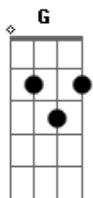

Eagles - Seven Bridges Road

Tom: G

This is a pretty simple D C G D song for most of the verses.

Intro: (play a 1000 times)

D

VERSES:

D

There are
Southward

G

stars in the
as you

C

D

FANCY RUNS (nothing more than standard bass runs in C and G)

D (4X)

D C G

BRIDGE

C riff 4X

G riff 4X

Sometimes there's a part of me

C riff

(that) wants to turn from here and go.

C

Running like a child from these warm stars,

Down the seven bridges road

REST OF VERSES

There are stars in the southern sky,
Southward as you go.

There is moonlight and moss in the trees,
Down the seven bridges road.

There are stars in the southern sky.
And if ever you decide you should go.
There is a taste of thyme sweet and honey.
Down the seven bridges road.

Acordes

© ukulele-chords.com