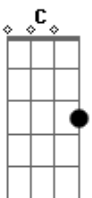

© ukulele-chords.com