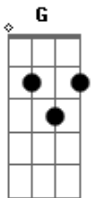

Eagles - Seven Bridges Road

Tom: G

This is a pretty simple D C G D song for most of the verses.

Intro: (play a 1000 times)

D

VERSES:

D

There are
Southward

G

stars in the
as you

C

D

FANCY RUNS (nothing more than standard bass runs in C and G)

D (4X)

D C G

BRIDGE

C riff 4X

G riff 4X

Sometimes there's a part of me

C riff

(that) wants to turn from here and go.

C

Running like a child from these warm stars,

Down the seven bridges road

REST OF VERSES

There are stars in the southern sky,
Southward as you go.

There is moonlight and moss in the trees,
Down the seven bridges road.

There are stars in the southern sky.
And if ever you decide you should go.
There is a taste of thyme sweet and honey.
Down the seven bridges road.

Acordes

© ukulele-chords.com