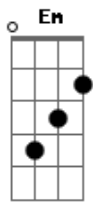

© ukulele-chords.com