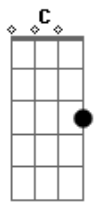

© ukulele-chords.com