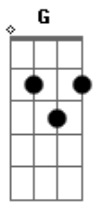

Eagles - Saturday Nights

Tom: G
Intro: | | | |
G Em Am D7 G D

G Em Am
It seems like a dream now, it was so long ago,
D C D7
The moon burned so bright and the time went so slow,
G Em Am
And I swore that I loved her and gave her a ring.
D D7 G
The bluebird was high on the wing.

Chorus:
C G Am G
Whatever happened to Saturday night?
C G Am F
Finding a sweetheart and holding her tight?
C G Am G
She said "Tell me, oh, tell me, was I alright?"
C G Am G
Whatever happened to Saturday night?
G Em Am
The years brought the railroad it ran by my door.
D C
D7
Now there's boards on the windows and dust on the floor

G Em Am
And she passes the time at another man's side,
D D7 G
And I pass the time with my pride.

BRIDGE:
C G Em C G
Em
What a tangled web we weave, go 'round with circumstance.
C G Em G Em C G
Someone show me how to tell the dancer from the dance.

SOLO:
| | | | | | | |
Am Em Am Em Am Em C D
C G Am G
Whatever happened to Saturday night
C G Am F
Choosing a friend and losing a fight?
C G Am G
She said, "Tell me, oh, tell me, are you alright?"
C G Am Em
Whatever happened to Saturday night?
C G Am G G
G
Whatever happened to Saturday night?

Acordes

© ukulele-chords.com