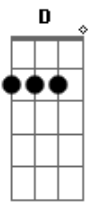

© ukulele-chords.com