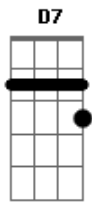

© ukulele-chords.com