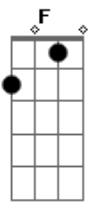

© ukulele-chords.com