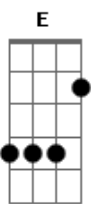

© ukulele-chords.com