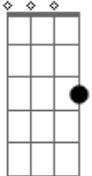

G G7M C
 Late at night a big old house gets lonely;
 Am D
 I guess every form of refuge has its price.
 G G7M C
 And it breaks her heart to think her love is only
 Am C G
 Given to a man with hands as cold as ice.

Refrão:

D G C G Em Bm
 You can't hide your lyin' eyes, and your smile is a thin
 disguise.

G G G C A Am D
 I thought by now you'd realize there ain't no way to hide
 those lying eyes.

On the other side of town a boy is waiting
 with stormy eyes and dreams no-one could steal
 She drives on through the night anticipating
 Cos she makes him feel the way she used to feel

And she wonders how it ever got this crazy
 She thinks about a boy she knew in school
 Did she get tired or did she just get lazy
 She's so far gone, she feels just like a fool

G G7M C
 My, oh my, you sure know how to arrange things;
 Am D
 You set it up so well, so carefully.
 G G7M C
 Am Ain't it funny how your new life didn't change things;
 Am C G
 You're still the same old girl you used to be.

(Refrão)

There aint no way to hide your lyin eyes
 Honey you cant hide your lyin eyes

Acordes

G7M

© ukulele-chords.com

G

© ukulele-chords.com

C