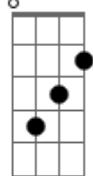

© ukulele-chords.com

Em