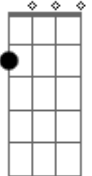

© ukulele-chords.com

Am