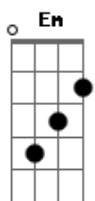

G G7M C
 Late at night a big old house gets lonely;
 Am D
 I guess every form of refuge has its price.
 G G7M C
 And it breaks her heart to think her love is only
 Am C G
 given to a man with hands as cold as ice.

Refrão:

D G C G Em Bm
 You can't hide your lyin' eyes, and your smile is a thin
 disguise.

G G G C A Am D
 I thought by now you'd realize there ain't no way to hide
 those lying eyes.

On the other side of town a boy is waiting
 with stormy eyes and dreams no-one could steal
 She drives on through the night anticipating
 Cos she makes him feel the way she used to feel

And she wonders how it ever got this crazy
 She thinks about a boy she knew in school
 Did she get tired or did she just get lazy
 She's so far gone, she feels just like a fool

G G7M C
 My, oh my, you sure know how to arrange things;
 Am D
 You set it up so well, so carefully.
 G G7M C
 Ain't it funny how your new life didn't change things;
 Am C G
 You're still the same old girl you used to be.

(Refrão)

There ain't no way to hide your lyin' eyes
 Honey you can't hide your lyin' eyes

Acordes

© ukulele-chords.com

© ukulele-chords.com

© ukulele-chords.com

© ukulele-chords.com

© ukulele-chords.com