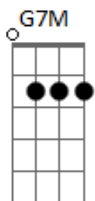

G G7M C
So she tells him she must go out for the evening
Am D
To comfort an old friend who's feeling down.
G G7M C
But he knows where she's goin' as she's leavin';
Am C G
She's headed for that cheatin' side of town.

Refrão:

D G C G Em Bm
You can't hide your lyin' eyes, and your smile is a thin
disguise.

G G G C A Am D
I thought by now you'd realize there ain't no way to hide
those lying eyes.

On the other side of town a boy is waiting
with stormy eyes and dreams no-one could steal
She drives on through the night anticipating
Cos she makes him feel the way she used to feel

She rushes to his arms they fall together
She whispers that it's only for a while
She says that soon she'll be coming back forever
She pulls away and leaves him with a smile

(Refrão)

G G7M C
She gets up and pours herself a strong one
Am D
And stares out at the stars up in the sky.
G G7M C
Another night, it's gonna be a long one;
Am C G
She draws the shade and hangs her head to cry.

And she wonders how it ever got this crazy
She thinks about a boy she knew in school
Did she get tired or did she just get lazy
She's so far gone, she feels just like a fool

G G7M C
My, oh my, you sure know how to arrange things;
Am D
You set it up so well, so carefully.
G G7M C
Ain't it funny how your new life didn't change things;
Am C G
You're still the same old girl you used to be.

(Refrão)

There ain't no way to hide your lyin' eyes
Honey you can't hide your lyin' eyes

Acordes

© ukulele-chords.com