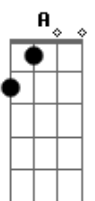

© ukulele-chords.com