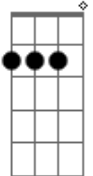

© ukulele-chords.com

D