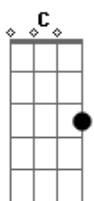

G G7M C
 Late at night a big old house gets lonely;
 Am D
 I guess every form of refuge has its price.
 G G7M C
 And it breaks her heart to think her love is only
 Am C G
 given to a man with hands as cold as ice.

Refrão:

D G C G Em Bm
 You can't hide your lyin' eyes, and your smile is a thin
 disguise.

G G G C A Am D
 I thought by now you'd realize there ain't no way to hide
 those lying eyes.

On the other side of town a boy is waiting
 with stormy eyes and dreams no-one could steal
 She drives on through the night anticipating
 Cos she makes him feel the way she used to feel

And she wonders how it ever got this crazy
 She thinks about a boy she knew in school
 Did she get tired or did she just get lazy
 She's so far gone, she feels just like a fool

G G7M C
 My, oh my, you sure know how to arrange things;
 Am D
 You set it up so well, so carefully.
 G G7M C
 Ain't it funny how your new life didn't change things;
 Am C G
 You're still the same old girl you used to be.

(Refrão)

There ain't no way to hide your lyin' eyes
 Honey you can't hide your lyin' eyes

Acordes

© ukulele-chords.com

© ukulele-chords.com

© ukulele-chords.com

© ukulele-chords.com

© ukulele-chords.com