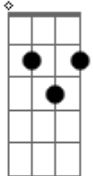

G G7M C
 Late at night a big old house gets lonely;
 Am D
 I guess every form of refuge has its price.
 G G7M C
 And it breaks her heart to think her love is only
 Am C G
 Given to a man with hands as cold as ice.

Refrão:

D G C G Em Bm
 You can't hide your lyin' eyes, and your smile is a thin
 disguise.

G G G C A Am D
 I thought by now you'd realize there ain't no way to hide
 those lying eyes.

On the other side of town a boy is waiting
 with stormy eyes and dreams no-one could steal
 She drives on through the night anticipating
 Cos she makes him feel the way she used to feel

And she wonders how it ever got this crazy
 She thinks about a boy she knew in school
 Did she get tired or did she just get lazy
 She's so far gone, she feels just like a fool

G G7M C
 My, oh my, you sure know how to arrange things;
 Am D
 You set it up so well, so carefully.
 G G7M C
 Am Ain't it funny how your new life didn't change things;
 Am C G
 You're still the same old girl you used to be.

(Refrão)

There aint no way to hide your lyin eyes
 Honey you cant hide your lyin eyes

Acordes

G7M

© ukulele-chords.com

G

© ukulele-chords.com

C