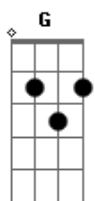

© ukulele-chords.com