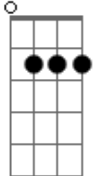

G G7M C
So she tells him she must go out for the evening
Am D
To comfort an old friend who's feeling down.
G G7M C
But he knows where she's goin' as she's leavin';
Am C G
She's headed for that cheatin' side of town.

Refrão:

D G C G Em Bm
You can't hide your lyin' eyes, and your smile is a thin
disguise.

G G G C A Am D
I thought by now you'd realize there ain't no way to hide
those lying eyes.

On the other side of town a boy is waiting
with stormy eyes and dreams no-one could steal
She drives on through the night anticipating
Cos she makes him feel the way she used to feel

She rushes to his arms they fall together
She whispers that its only for a while
She says that soon she'll be coming back forever
She pulls away and leaves him with a smile

(Refrão)

G G7M C
She gets up and pours herself a strong one
Am D
And stares out at the stars up in the sky.
G G7M C
Another night, it's gonna be a long one;
Am C G
She draws the shade and hangs her head to cry.

And she wonders how it ever got this crazy
She thinks about a boy she knew in school
Did she get tired or did she just get lazy
She's so far gone, she feels just like a fool

G G7M C
My, oh my, you sure know how to arrange things;
Am D
You set it up so well, so carefully.

Am G G7M C
Ain't it funny how your new life didn't change things;
Am C G
You're still the same old girl you used to be.

(Refrão)

There aint no way to hide your lyin eyes
Honey you cant hide your lyin eyes

Acordes

G7M