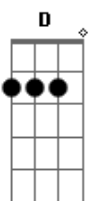

And she wonders how it ever got this crazy
 She thinks about a boy she knew in school
 Did she get tired or did she just get lazy
 She's so far gone, she feels just like a fool

G G7M C
 My, oh my, you sure know how to arrange things;
 Am D
 You set it up so well, so carefully.
 G G7M C
 Ain't it funny how your new life didn't change things;
 Am C G
 You're still the same old girl you used to be.

(Refrão)

There ain't no way to hide your lyin' eyes
 Honey you can't hide your lyin' eyes

Acordes

© ukulele-chords.com

© ukulele-chords.com

© ukulele-chords.com

© ukulele-chords.com

© ukulele-chords.com