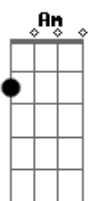

And she wonders how it ever got this crazy
 She thinks about a boy she knew in school
 Did she get tired or did she just get lazy
 She's so far gone, she feels just like a fool

G G7M C
 My, oh my, you sure know how to arrange things;
 Am D
 You set it up so well, so carefully.
 G G7M C
 Ain't it funny how your new life didn't change things;
 Am C G
 You're still the same old girl you used to be.

(Refrão)

There ain't no way to hide your lyin' eyes
 Honey you can't hide your lyin' eyes

Acordes

© ukulele-chords.com

© ukulele-chords.com

© ukulele-chords.com

© ukulele-chords.com

© ukulele-chords.com