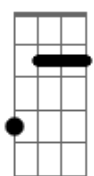

© ukulele-chords.com

Bm