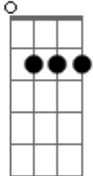

G G7M C
So she tells him she must go out for the evening
Am D
To comfort an old friend who's feeling down.
G G7M C
But he knows where she's goin' as she's leavin';
Am C G
She's headed for that cheatin' side of town.

Refrão:

D G C G Em Bm
You can't hide your lyin' eyes, and your smile is a thin
disguise.

G G G C A Am D
I thought by now you'd realize there ain't no way to hide
those lying eyes.

On the other side of town a boy is waiting
with stormy eyes and dreams no-one could steal
She drives on through the night anticipating
Cos she makes him feel the way she used to feel

She rushes to his arms they fall together
She whispers that its only for a while
She says that soon she'll be coming back forever
She pulls away and leaves him with a smile

(Refrão)

G G7M C
She gets up and pours herself a strong one
Am D
And stares out at the stars up in the sky.
G G7M C
Another night, it's gonna be a long one;
Am C G
She draws the shade and hangs her head to cry.

And she wonders how it ever got this crazy
She thinks about a boy she knew in school
Did she get tired or did she just get lazy
She's so far gone, she feels just like a fool

G G7M C
My, oh my, you sure know how to arrange things;
Am D
You set it up so well, so carefully.
G G7M C
Am Ain't it funny how your new life didn't change things;
Am C G
You're still the same old girl you used to be.

(Refrão)

There aint no way to hide your lyin eyes
Honey you cant hide your lyin eyes

Acordes

G7M