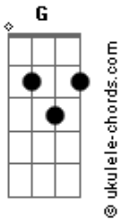

# Eagles - Life in the Fast Lane (intro)

Tom: G

Here is what I think the intro to Life in the Fast Lane (by the Eagles) is:

The difference between the two above riffs is that the first has a break in it (the big space) and the second is continuous.

## Acordes

-----

Return-Path:  
Date: Wed, 3 Aug 1994 15:44:49 -0400

>Here is what I think the intro to Life in the Fast Lane (by the Eagles) is:

and later

>Looks pretty good, but I think the last couple notes are like so: