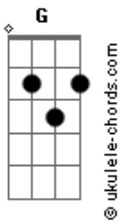

Eagles - Life in the Fast Lane (intro)

Tom: G

Here is what I think the intro to Life in the Fast Lane (by the Eagles) is:

The difference between the two above riffs is that the first has a break in it (the big space) and the second is continuous.

Acordes

Return-Path:
Date: Wed, 3 Aug 1994 15:44:49 -0400

>Here is what I think the intro to Life in the Fast Lane (by the Eagles) is:

and later

>Looks pretty good, but I think the last couple notes are like so: