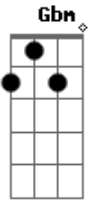

© ukulele-chords.com