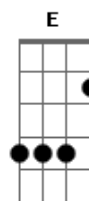

© ukulele-chords.com