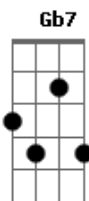

© ukulele-chords.com