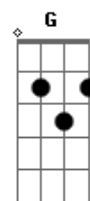

© ukulele-chords.com