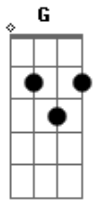

Eagles - Help Me Through The Night

Tom: C

(intro) G G G G F C
G G F C
G G F C

(verso)

G
Somewhere along the way I found the meaning
G C G D
Woke up dreaming along the way
G
Never quite seems the same when you awaken
G C G D
And making up for the time is such a price to pay
C G D C G D C G
They take your dream away and just ain't fair, mama

(refrão)

F G
So help me thru the night, mama
B7 Em D C
Help me ease the pain
C
And tell me it's alright
G G F C
Help me thru the night once again

(verso)

G G
And that's the danger in pretending
G C G D
Trying to defend yourself from someone else's war
C G D
Don't know what they're fighting for
C G D C G
And they just don't care, no

(solo) C G D C G D C G D C G

(refrão)

F G
So help me to see the light, mama
B7 Em D C
Open my eyes again
C
And tell me it's alright
G G F C
Help me thru the night once again
C G G F C
Could you help me, mama
C G G F C D G
Could you help me UU...

Acordes

© ukulele-chords.com