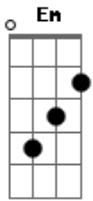

© ukulele-chords.com