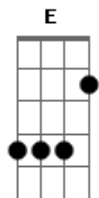

© ukulele-chords.com