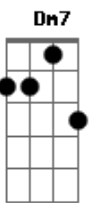

© ukulele-chords.com