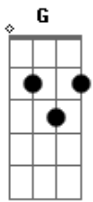

© ukulele-chords.com