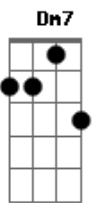

© ukulele-chords.com