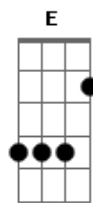

© ukulele-chords.com