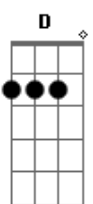

© ukulele-chords.com

© ukulele-chords.com