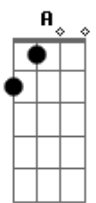

The Dunne Brothers - Look Me In The Eye

tom:

Intro: A D A D
A D Gbm B

[Primeira Parte]

A D
I put the man in the moon
A D
I put the dial in the tone
A D
I put the grease on the wheel
Gbm B
I put the sword in the stone
A D
I lit the southern stars
A D
I put the heathens peace
A D
And then I hit the bird in the bush
Gbm B
And someone called the police

[Pré-Refrão]

Abm
And I know you don't mean it

I know you don't mean it
Db
I know you don't mean it

Because you can't

[Refrão]

E B Gbm
Turn around and look me in the eye
E B Gbm
Turn around and look me in the eye
A E B
Turn around and say it to my face
D A E

Turn around and say it to my face

[Segunda Parte]

A D
I got a wicked on
A D
Let me stretch your ears
A D
Put down your broomstick, baby
Gbm B
Gonna look like a witch
A D
And I can feel the hole
A D
In your memory
A D
Sinking glasses over
Gbm B
And I'll show you things you can't unsee

[Pré-Refrão]

Abm
And I know you don't mean it

I know you don't mean it
Db
I know you don't mean it

Because you can't

[Refrão]

E B Gbm
Turn around and look me in the eye
E B Gbm
Turn around and look me in the eye
A E B
Turn around and say it to my face
D A E
Turn around and say it to my face

Acordes

© ukulele-chords.com