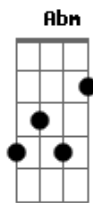

© ukulele-chords.com