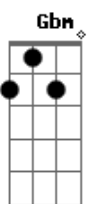

© ukulele-chords.com