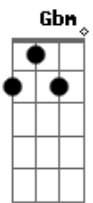

© ukulele-chords.com