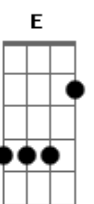

© ukulele-chords.com