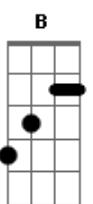

© ukulele-chords.com