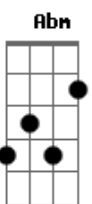

© ukulele-chords.com