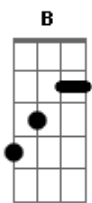

© ukulele-chords.com