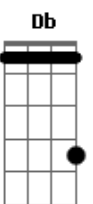

© ukulele-chords.com