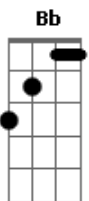

© ukulele-chords.com