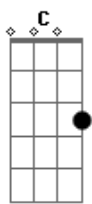

© ukulele-chords.com