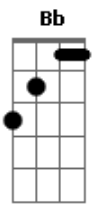

© ukulele-chords.com