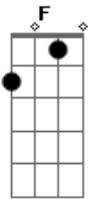

© ukulele-chords.com