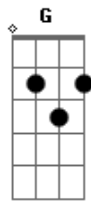

The Drums - Best Friend

tom:

Intro: C F C F G

[Primeira Parte]

C F C F G
 You are my best friend, but then you died
 When I was 23 and you were 25
 You are my best friend, but then you died
 And how will I survive, survive, survive, survive?
 Oh, how will I survive, survive, survive, survive?

[Refrão]

C F C F G
 And every day I waited for you
 And every day on the top of your car
 Every day I waited for you
 And every day on the hood of your car
 Ah ah-ah, ah ah-ah
 Ah ah-ah, ah hah-ah-ah-ah
 Ah ah-ah, ah ah-ah
 Ah ah-ah, ah hah-ah-ah-ah

[Ponte]

C F C F G
 Oh, oh-oh
 Oh-oh, oh-oh-oh

Acordes

© ukulele-chords.com

© ukulele-chords.com

© ukulele-chords.com