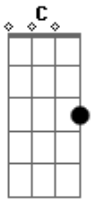

The Drums - Best Friend

tom:

Intro: C F C F G

[Primeira Parte]

C F C F C
You are my best friend, but then you died
When I was 23 and you were 25
You are my best friend, but then you died
And how will I survive, survive, survive, survive?
Oh, how will I survive, survive, survive, survive?

[Refrão]

C F C F G
And every day I waited for you
And every day on the top of your car
Every day I waited for you
And every day on the hood of your car
Ah ah-ah, ah ah-ah
Ah ah-ah, ah hah-ah-ah-ah
Ah ah-ah, ah ah-ah
Ah ah-ah, ah hah-ah-ah-ah

[Ponte]

C F C F G
Oh, oh-oh
Oh, oh-oh

Oh-oh, oh-oh-oh

[Segunda Parte]

C F C F C F G C F G
I had a dream of you, you were drifting away
You were sad and the ocean dripped away
And I know you're gonna be okay
'Cause I can see it in your eyes, your eyes, your eyes, your eyes
And I know I'm gonna survive, survive, survive, survive

[Refrão]

C F C F G C F G C F G
And every day I waited for you
And every day on the top of your car
Every day I waited for you
And every day on the hood of your car
Ah ah-ah, ah ah-ah
Ah ah-ah, ah hah-ah-ah-ah
Ah ah-ah, ah ah-ah
Ah ah-ah, ah hah-ah-ah-ah

[Ponte]

C F C F G
Oh, oh-oh
Oh-oh, oh-oh-oh

Acordes

© ukulele-chords.com